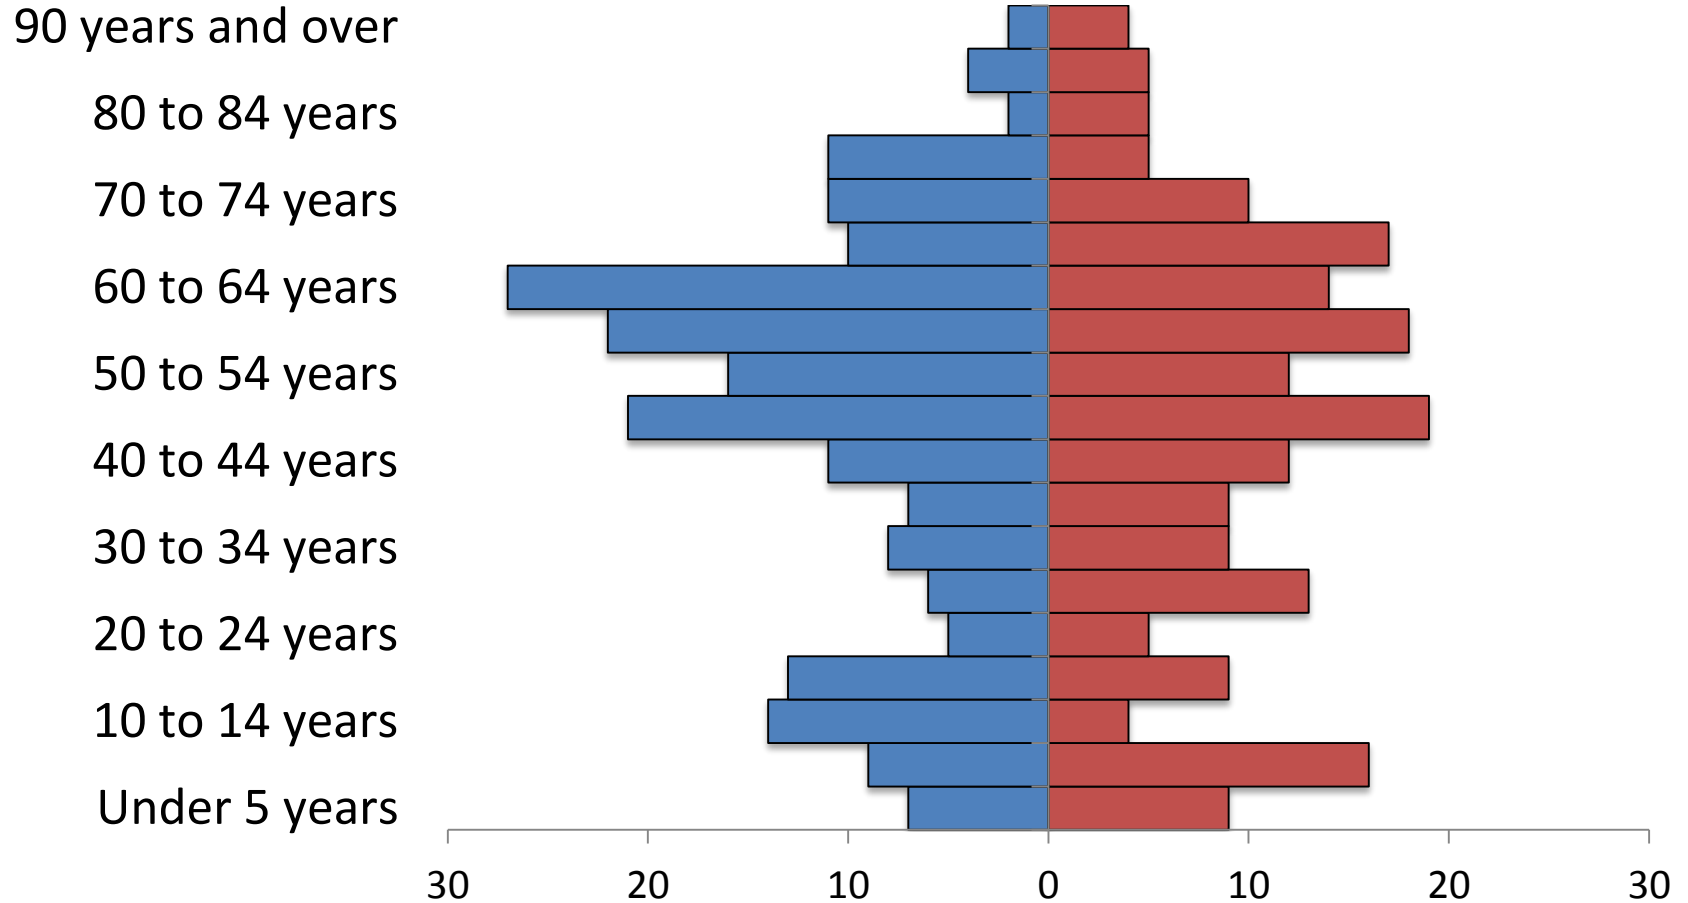

Stanford, 2010

Total population 401