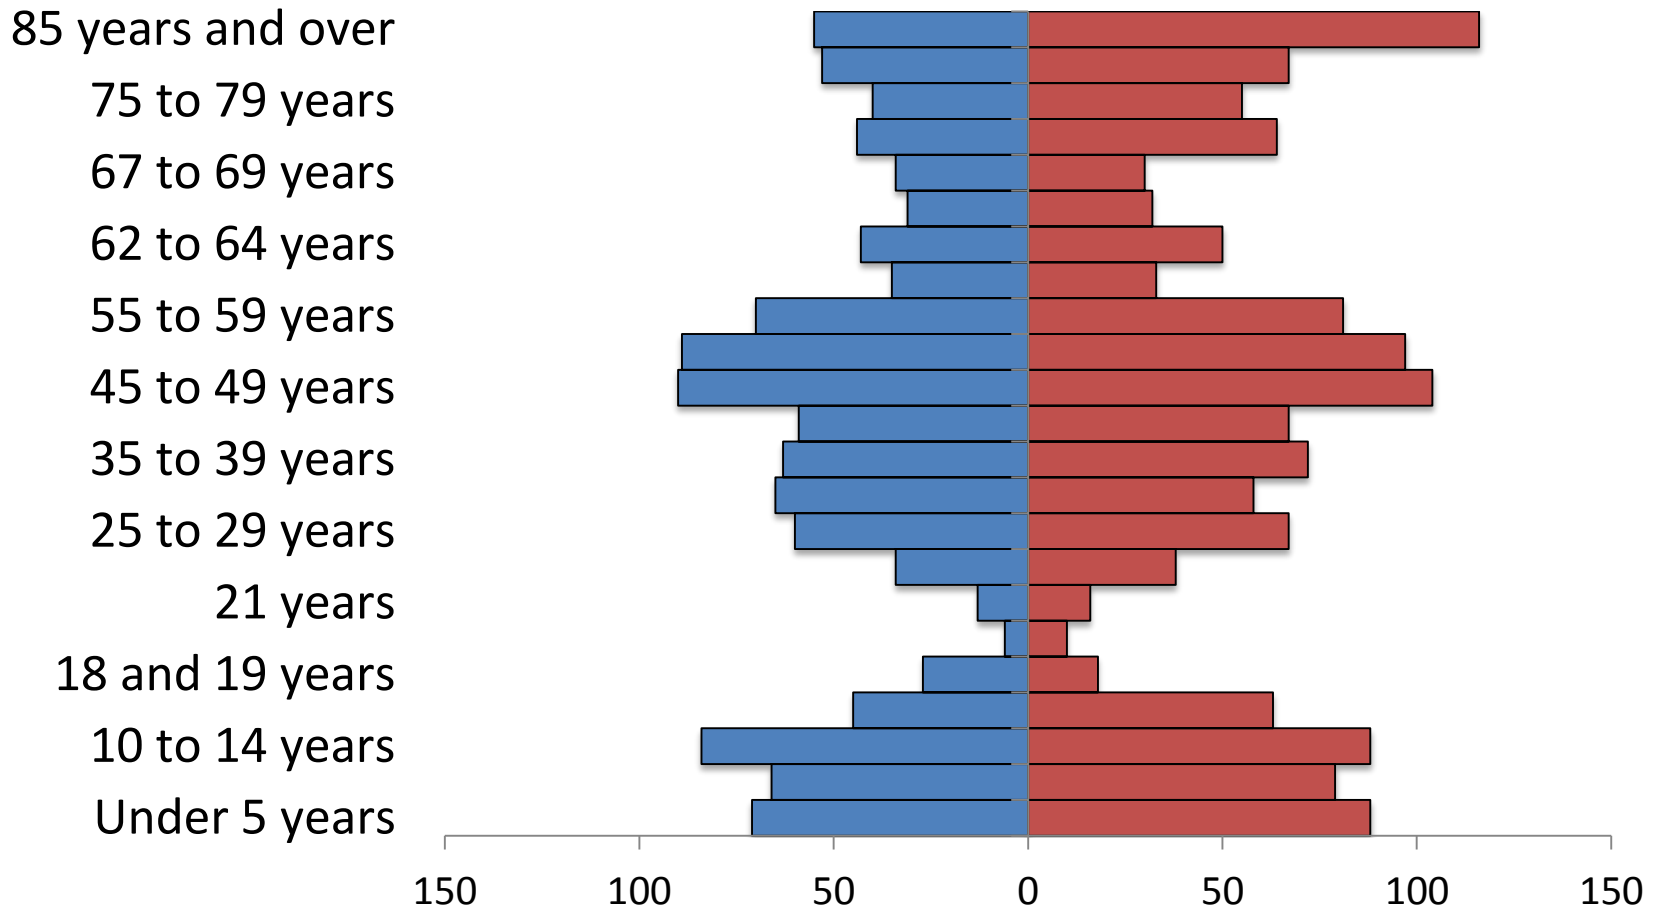

90 years and over

80 to 84 years

70 to 74 years

60 to 64 years

50 to 54 years

40 to 44 years

30 to 34 years

20 to 24 years

70 to 74 years

60 to 64 years

50 to 54 years

40 to 44 years

30 to 34 years

20 to 24 years

10 to 14 years

Under 5 years

Vaughn, 2010

Total population 658

East Glacier, 2010

Total population 363

Conrad, 2010

Total population 2570

Valier-Dupuyer, 2010

Total population 1539