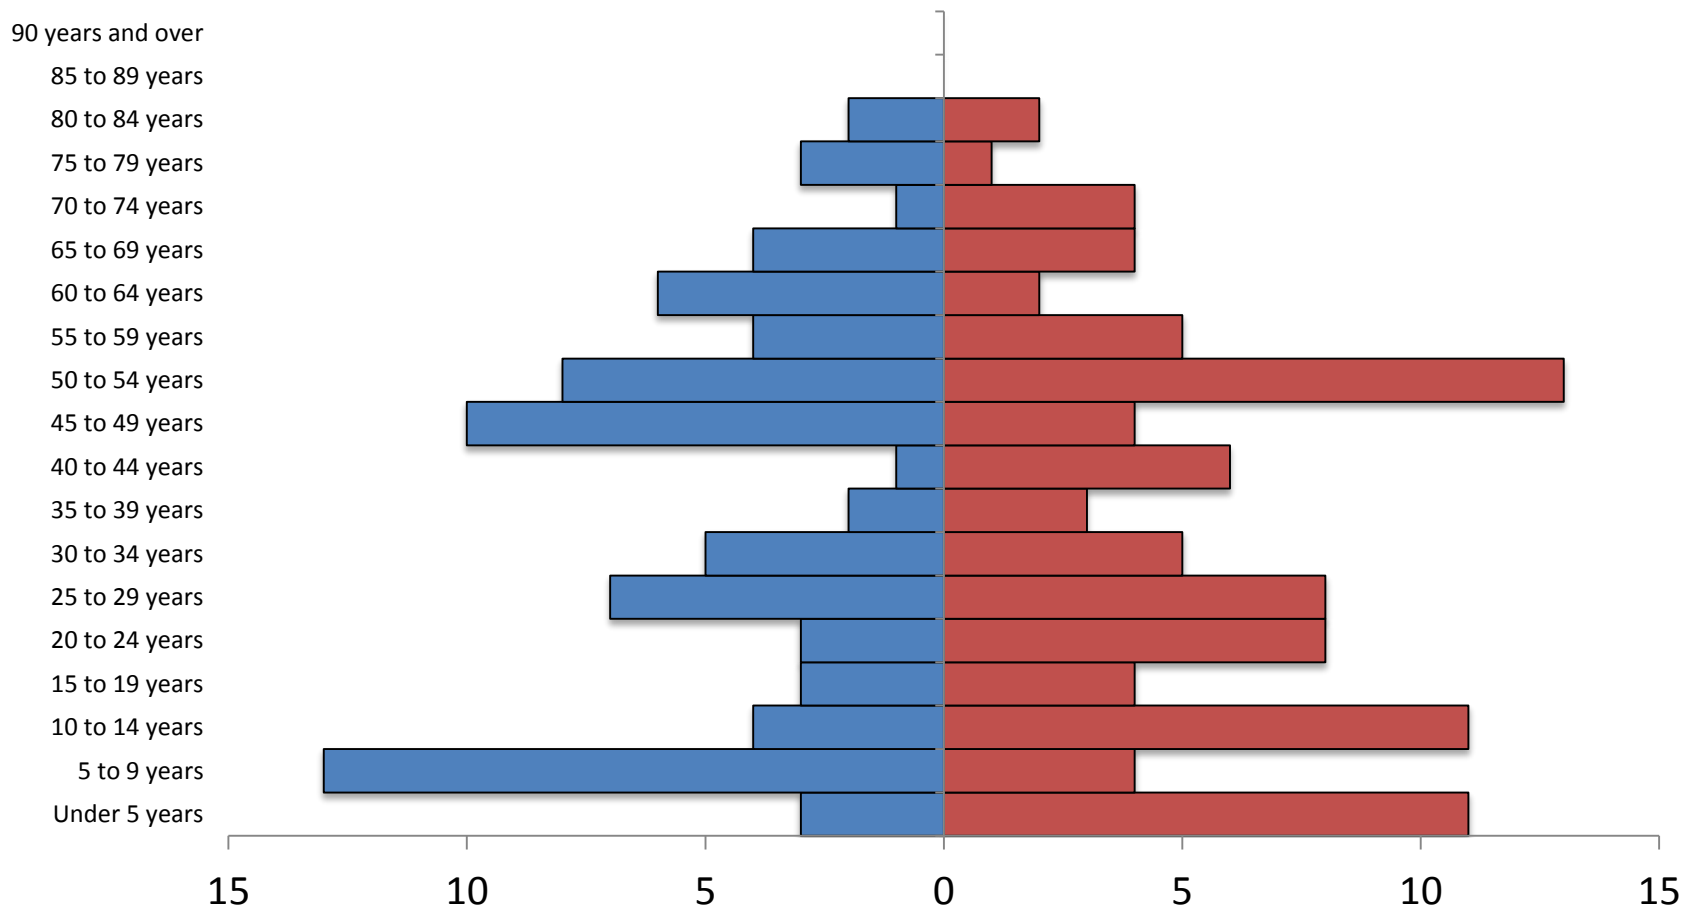

United States, 2010

Total population 308,745, 538

Montana, 2010

Total population 989, 415

90 years and over

80 to 84 years

70 to 74 years

60 to 64 years

50 to 54 years

40 to 44 years

30 to 34 years

20 to 24 years

10 to 14 years

Under 5 years

Babb, 2010

Total population 174

Belt, 2010

Total population 597

Big Sandy, 2010

Total population 598

Boneau, 2010

Total population 380

Box Elder, 2010

Total population 87

90 years and over

80 to 84 years

70 to 74 years

60 to 64 years

50 to 54 years

40 to 44 years

30 to 34 years

20 to 24 years