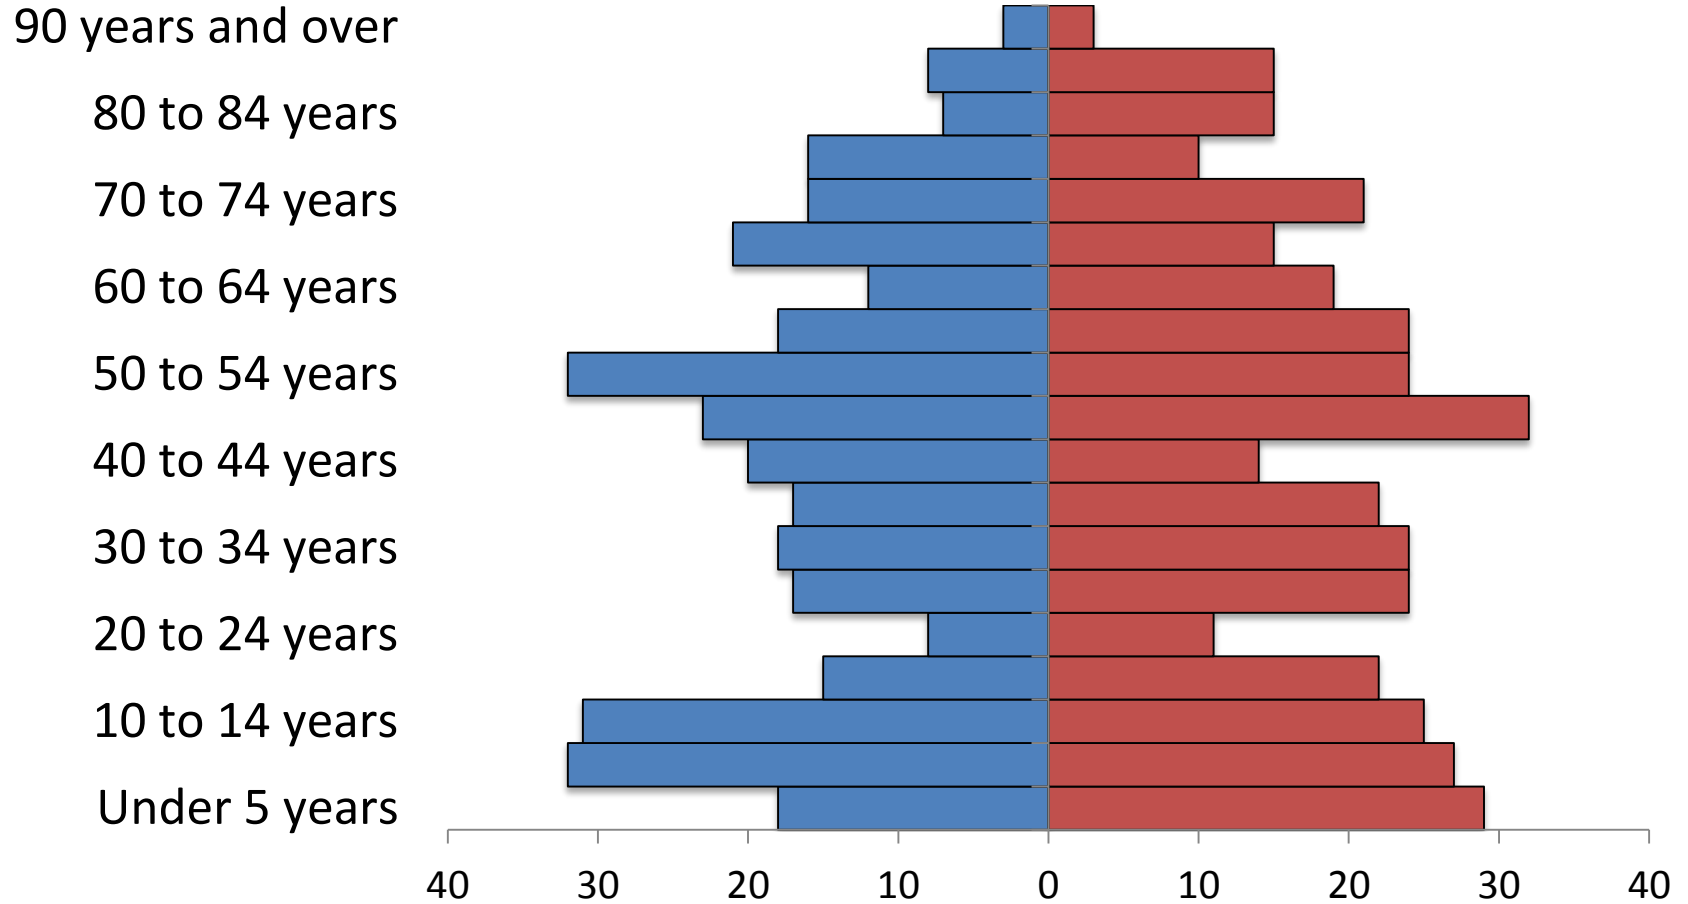

Fairfield, 2010

Total population 708