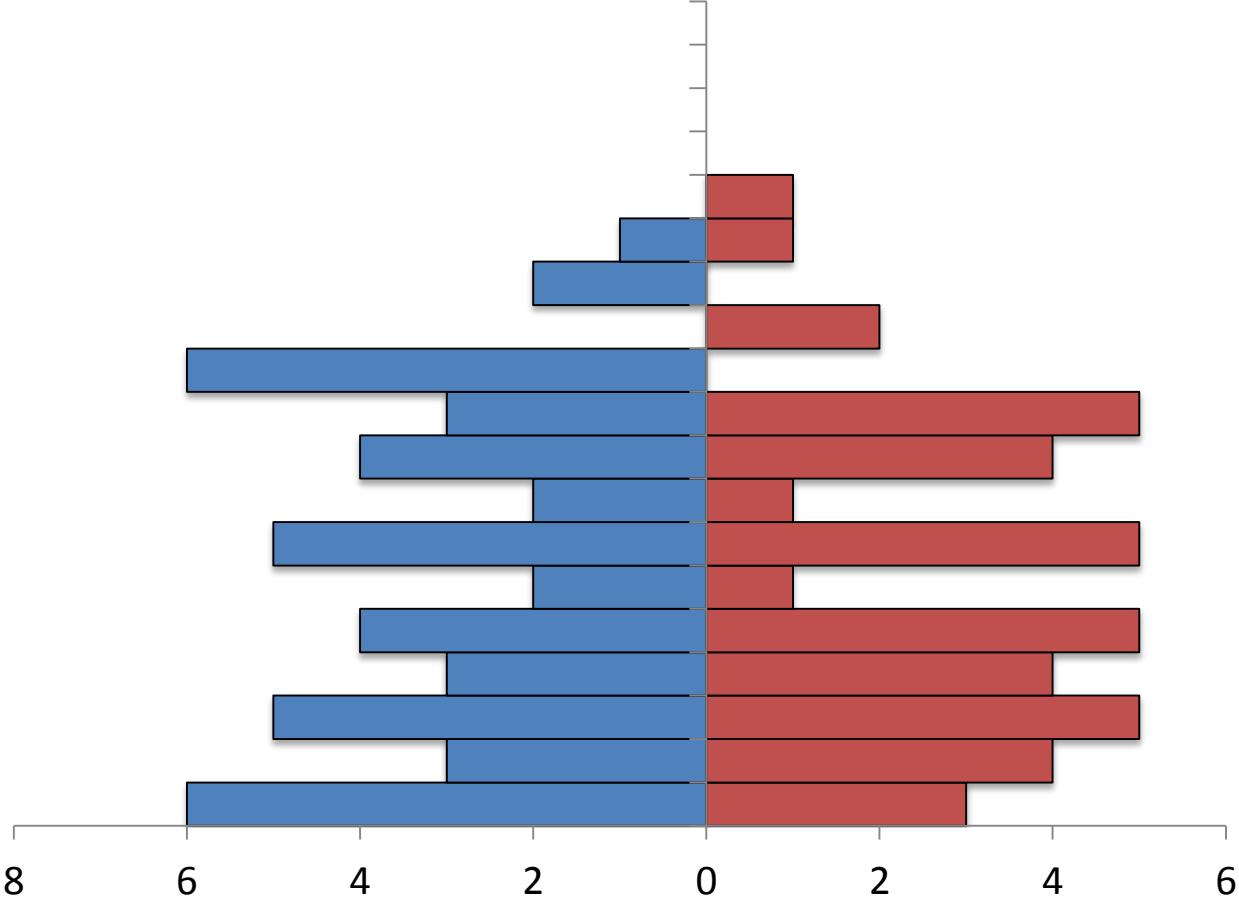

United States, 2010

Total population 308,745, 538

Montana, 2010

Total population 989, 415

90 years and over

80 to 84 years

70 to 74 years

60 to 64 years

Belt, 2010

Total population 597

Big Sandy, 2010

Total population 598

Boneau, 2010

Total population 380

Box Elder, 2010

Total population 87

90 years and over

80 to 84 years

70 to 74 years

60 to 64 years

50 to 54 years

40 to 44 years

30 to 34 years

20 to 24 years

10 to 14 years

Under 5 years

Browning, 2010

Total population 1016

Chester, 2010

Total population 847

Chinook, 2010

Total population 1386