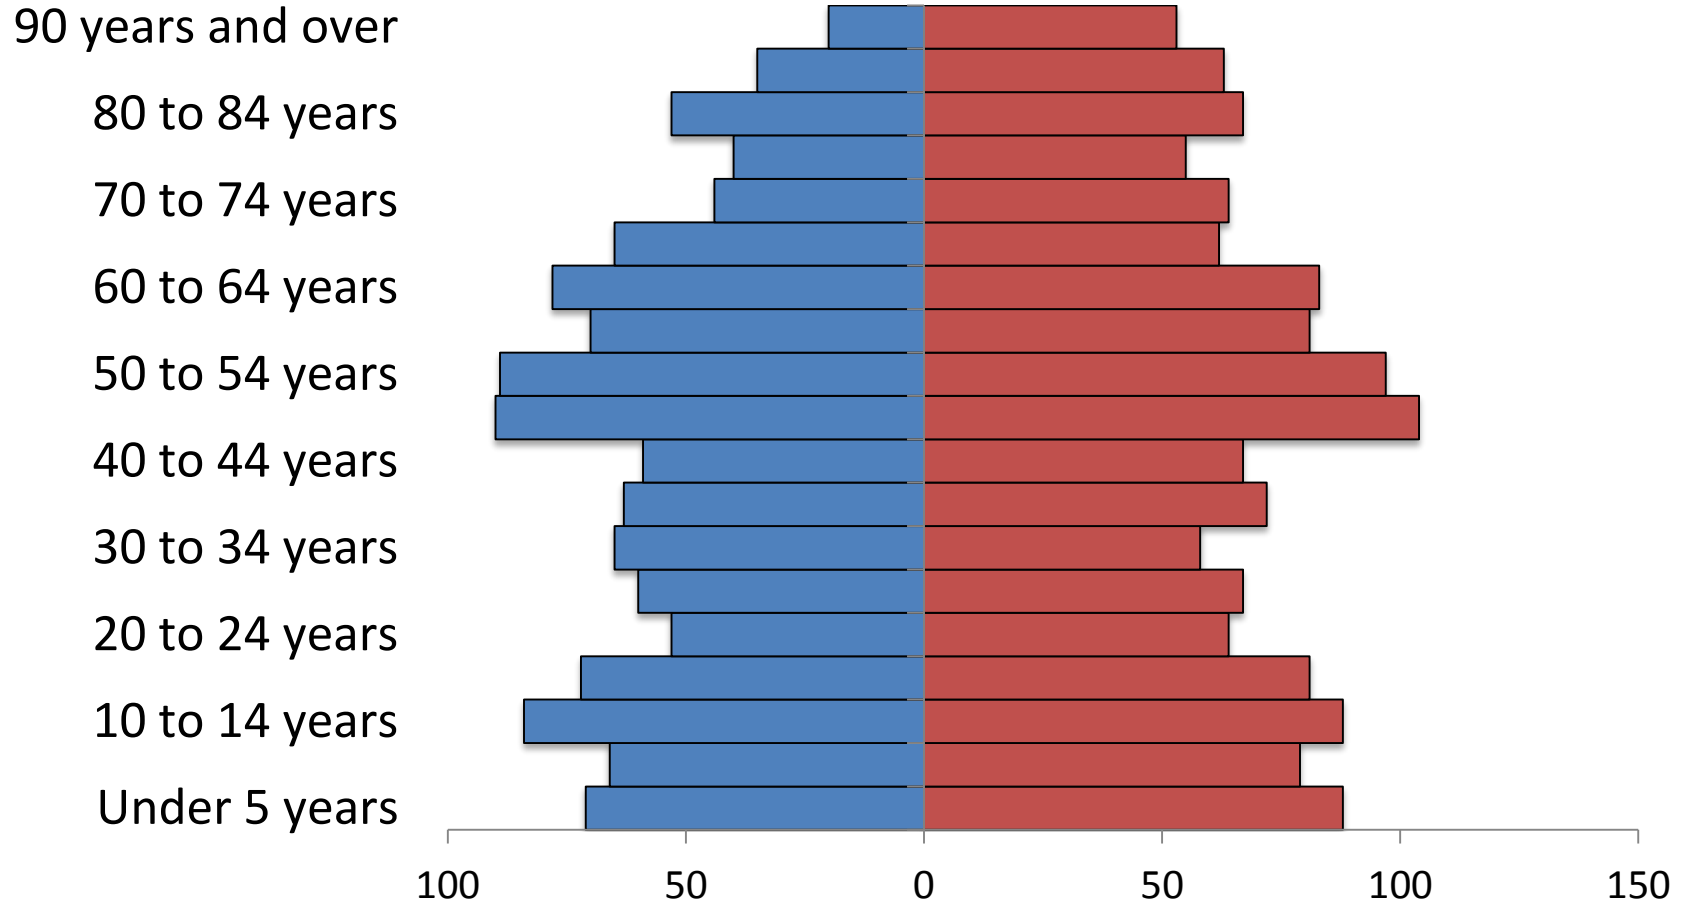

Conrad, 2010

Total population 2570