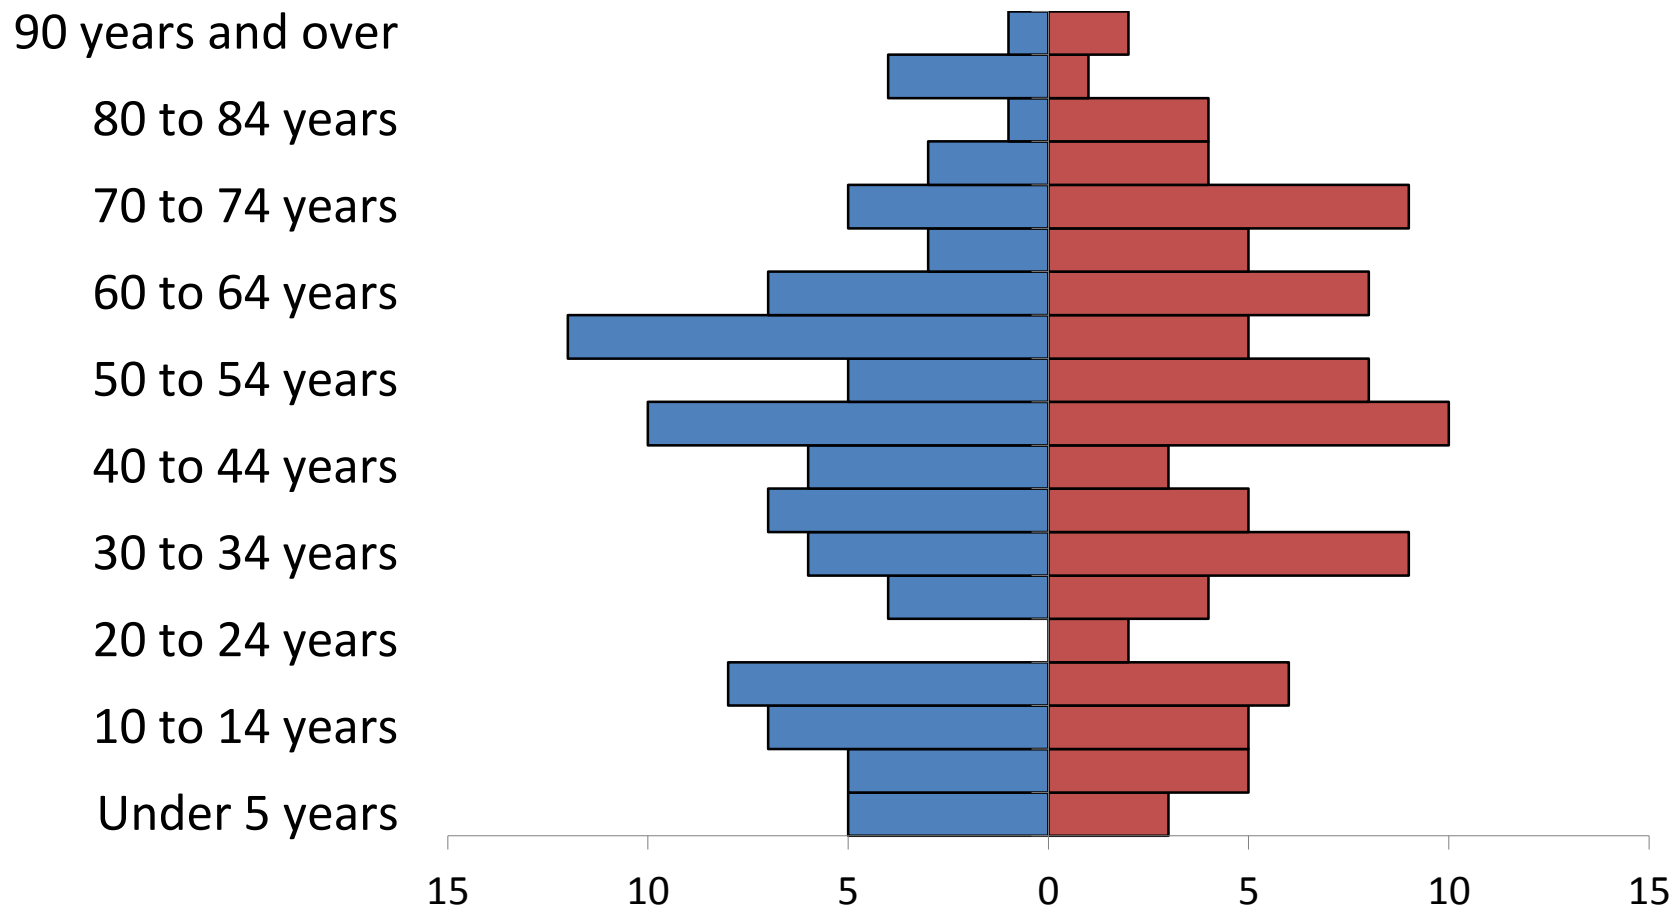

90 years and over

80 to 84 years

70 to 74 years

60 to 64 years

50 to 54 years

40 to 44 years

30 to 34 years

20 to 24 years

70 to 74 years

60 to 64 years

50 to 54 years

40 to 44 years

30 to 34 years

20 to 24 years

10 to 14 years

Under 5 years

Malta, 2010

Total population 1997

Rocky Boy Agency, 2010

Total population 355

Saco, 2010

Total population 197

Shelby, 2010

Total population 3376