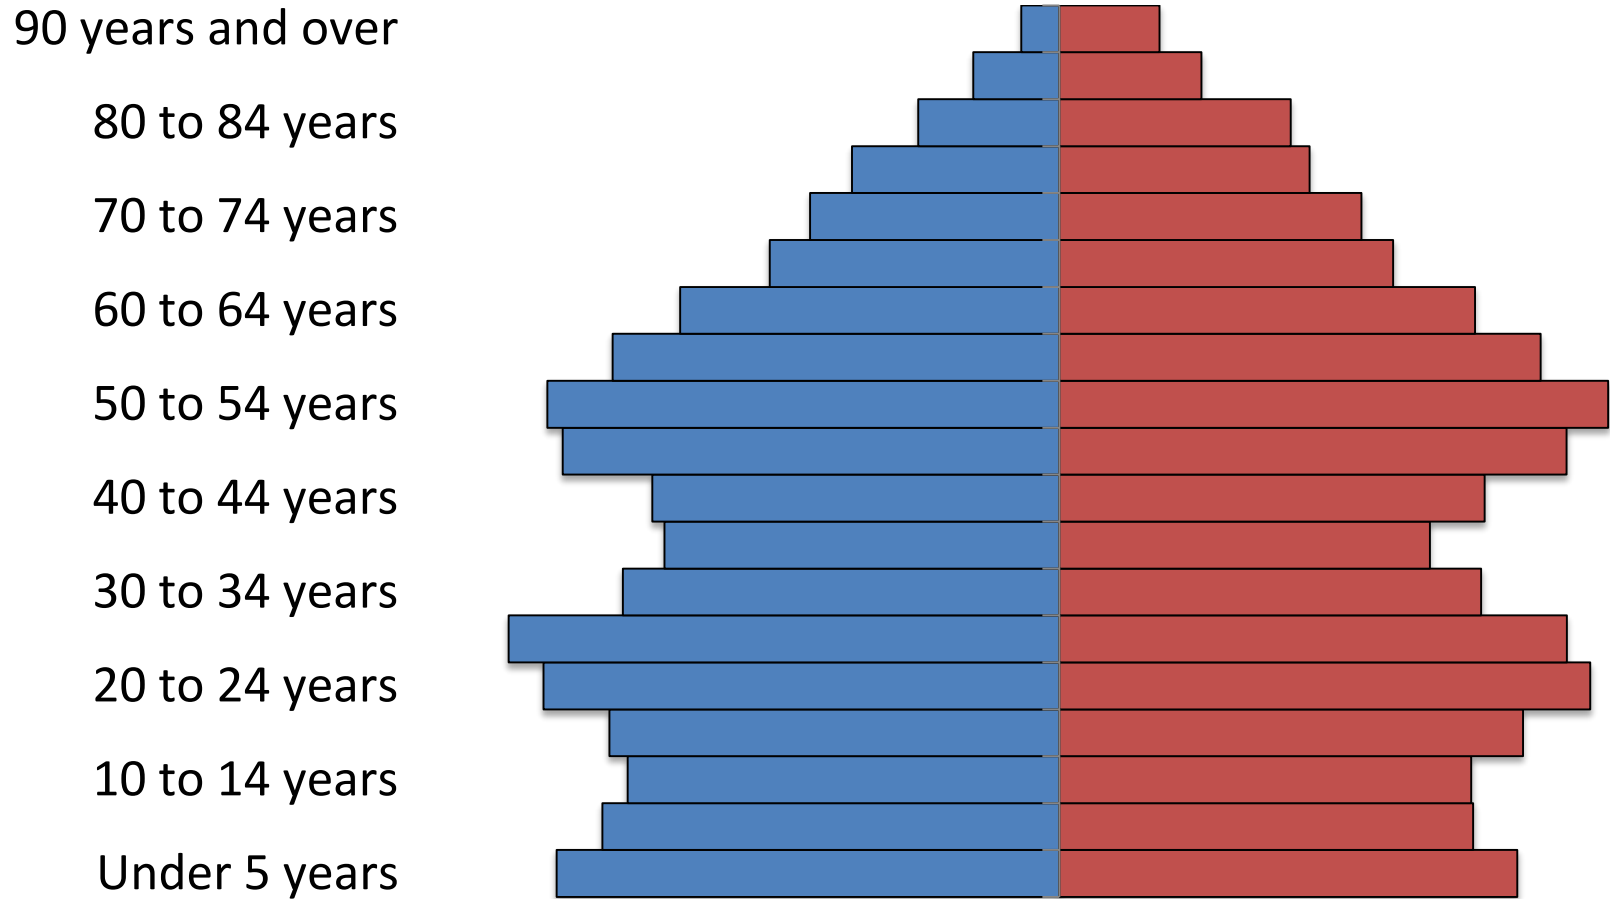

United States, 2010

Total population 308,745, 538

Montana, 2010

Total population 989, 415

90 years and over

80 to 84 years

70 to 74 years

60 to 64 years

90 years and over

80 to 84 years

70 to 74 years

60 to 64 years

50 to 54 years

40 to 44 years

30 to 34 years

20 to 24 years

Geraldine, 2010

Total population 261

Gildford, 2010

Total population 179

Great Falls, 2010

Total population 58505

Harlem, 2010

Total population 808

70 to 74 years

60 to 64 years

50 to 54 years

40 to 44 years

30 to 34 years

20 to 24 years

10 to 14 years

Under 5 years