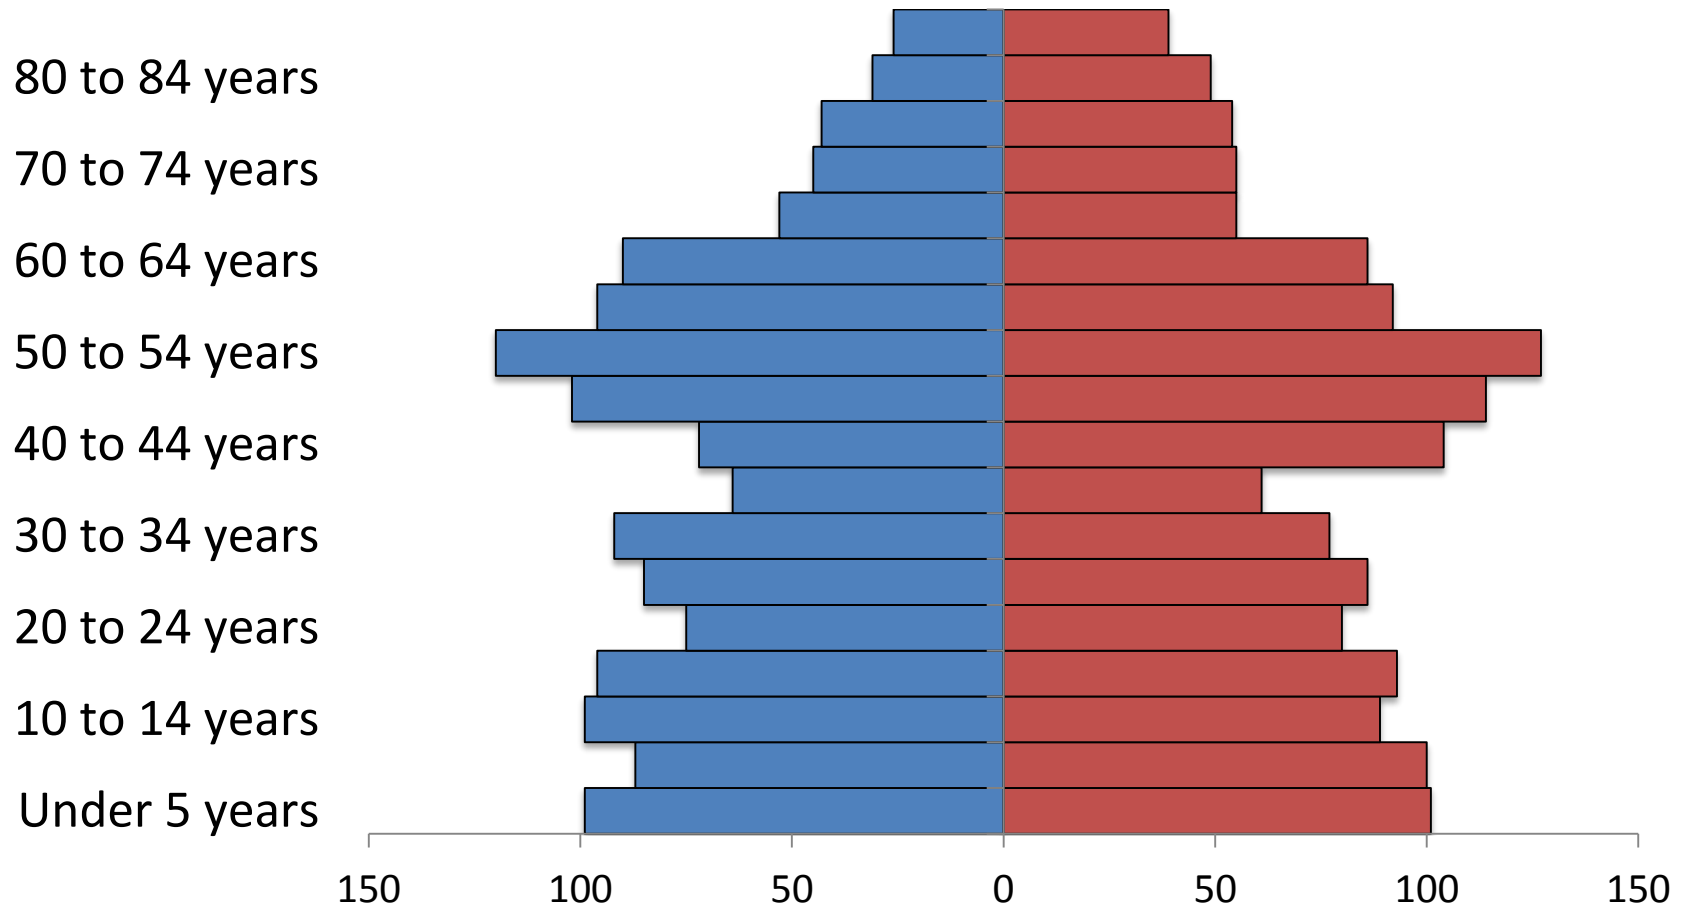

Cut Bank, 2010

Total population 2869