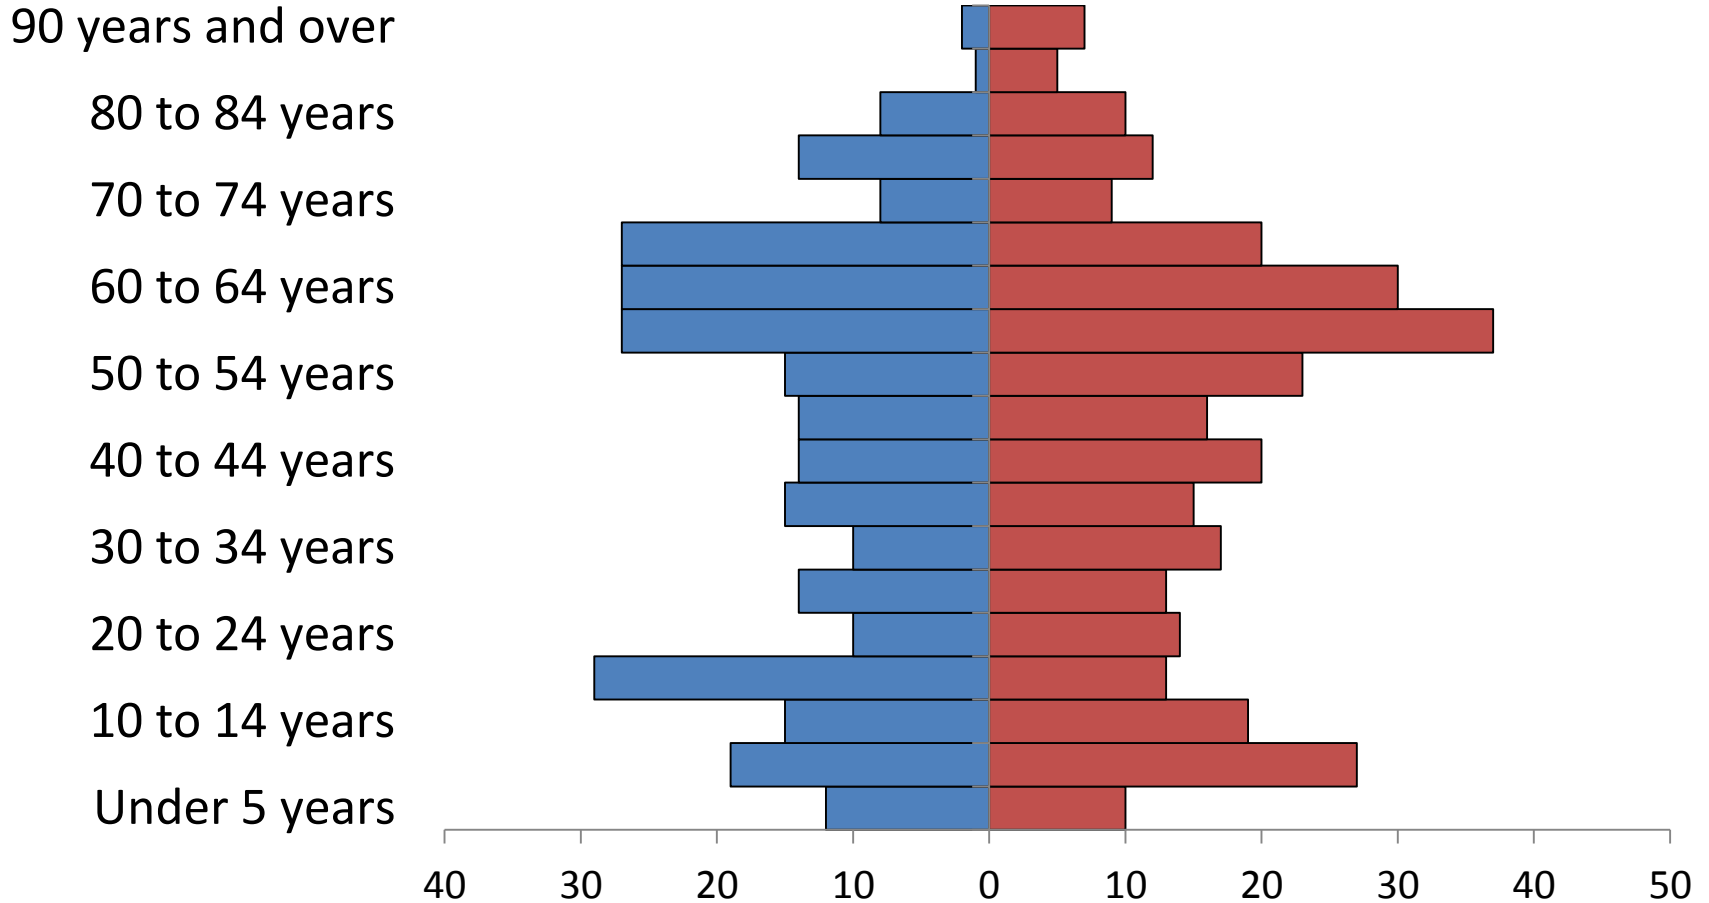

United States, 2010

Total population 308,745, 538

Montana, 2010

Total population 989, 415

90 years and over

80 to 84 years

70 to 74 years

60 to 64 years

50 to 54 years

40 to 44 years

30 to 34 years

20 to 24 years

10 to 14 years

Under 5 years

Babb, 2010

Total population 174

Belt, 2010

Total population 597

Big Sandy, 2010

Total population 598

Boneau, 2010

Total population 380

Box Elder, 2010

Total population 87

90 years and over

80 to 84 years

70 to 74 years

60 to 64 years

50 to 54 years

40 to 44 years

30 to 34 years

20 to 24 years