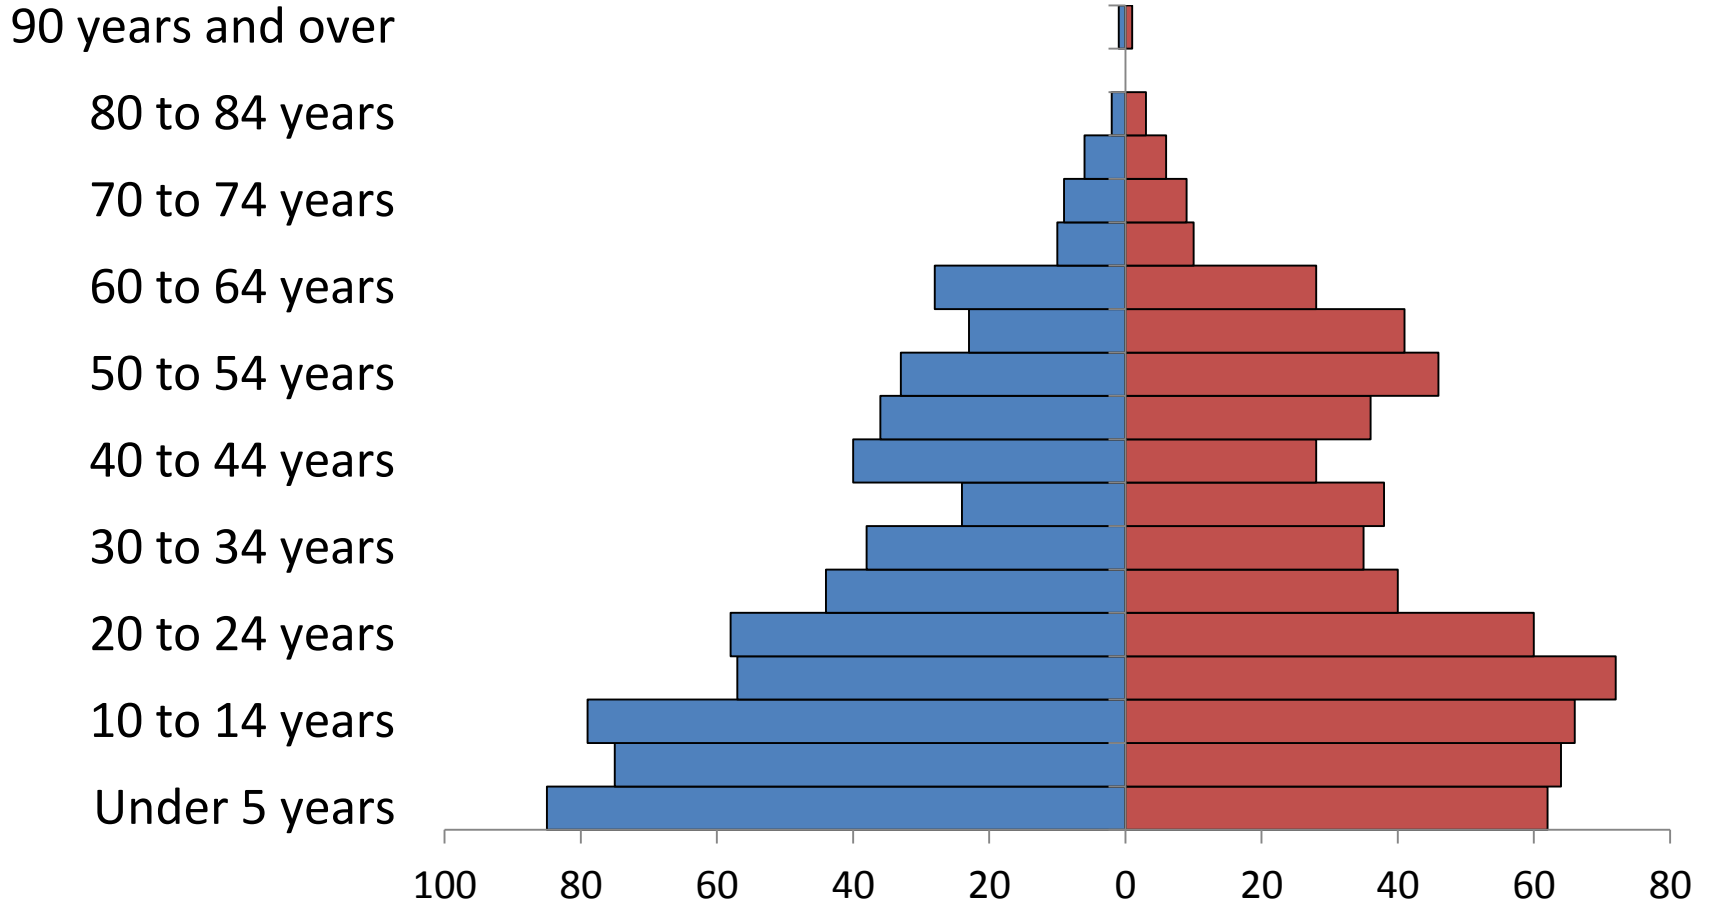

United States, 2010

Total population 308,745, 538

Montana, 2010

Total population 989, 415

90 years and over

80 to 84 years

70 to 74 years

60 to 64 years

90 years and over

80 to 84 years

70 to 74 years

60 to 64 years

50 to 54 years

40 to 44 years

30 to 34 years

20 to 24 years

Dutton, 2010

Total population 316

Fairfield, 2010

Total population 708

Fort Belknap Agency, 2010

Total population 1,293

Fort Benton, 2010

Total population 1,464

70 to 74 years

60 to 64 years

50 to 54 years

40 to 44 years

30 to 34 years

20 to 24 years

10 to 14 years

Under 5 years