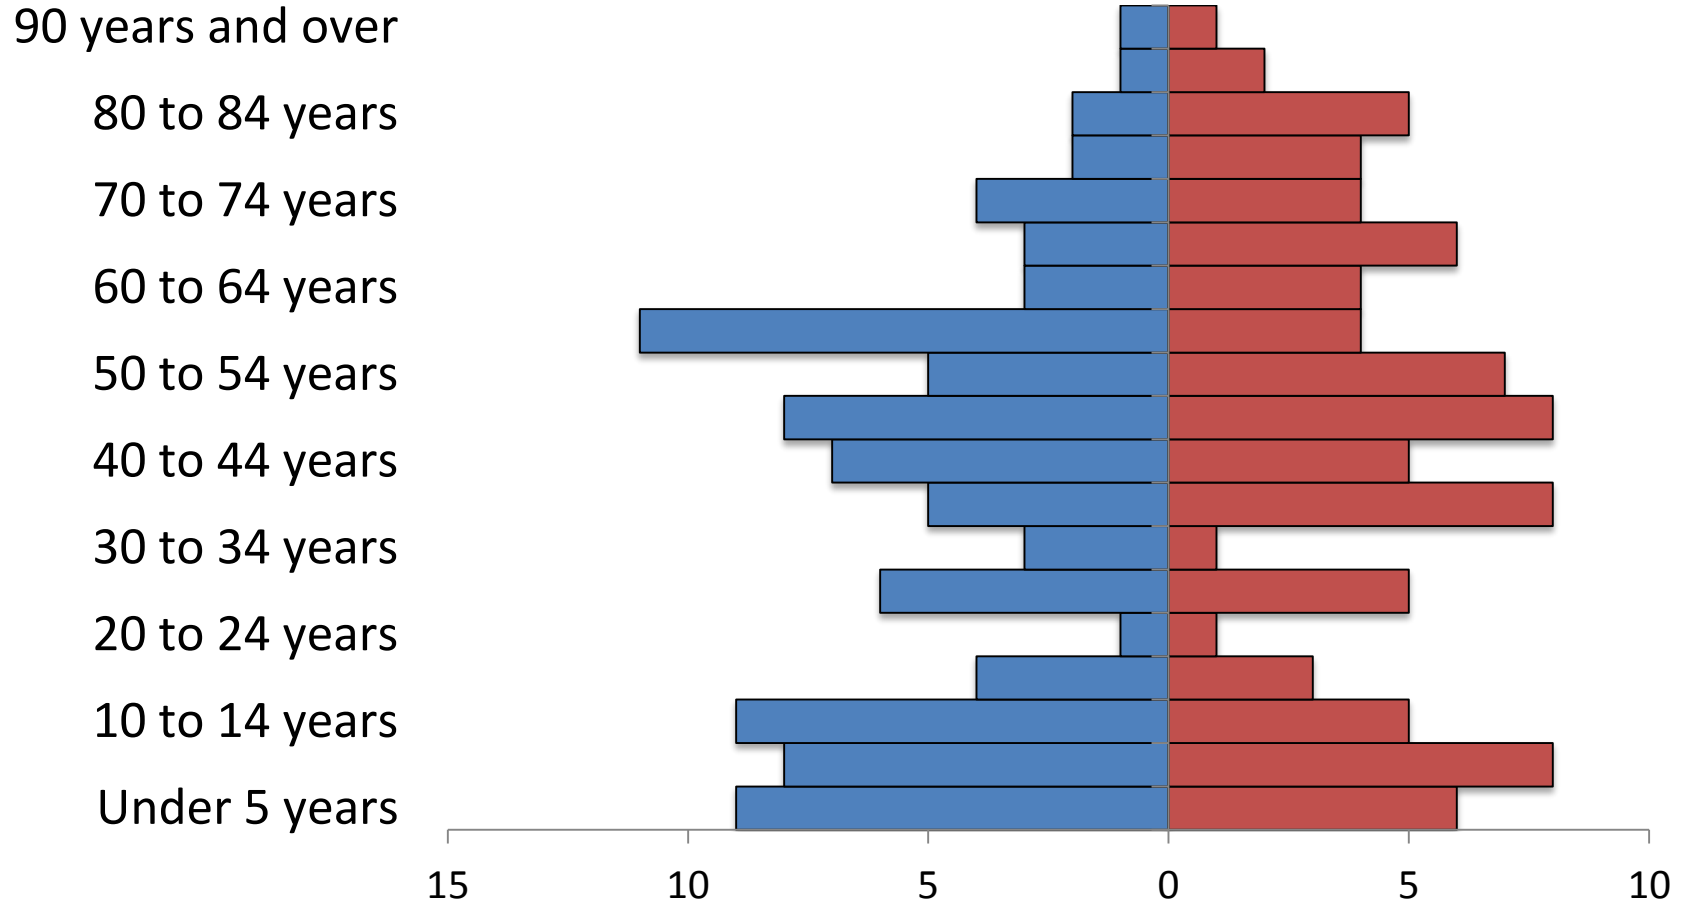

Gildford, 2010

Total population 179