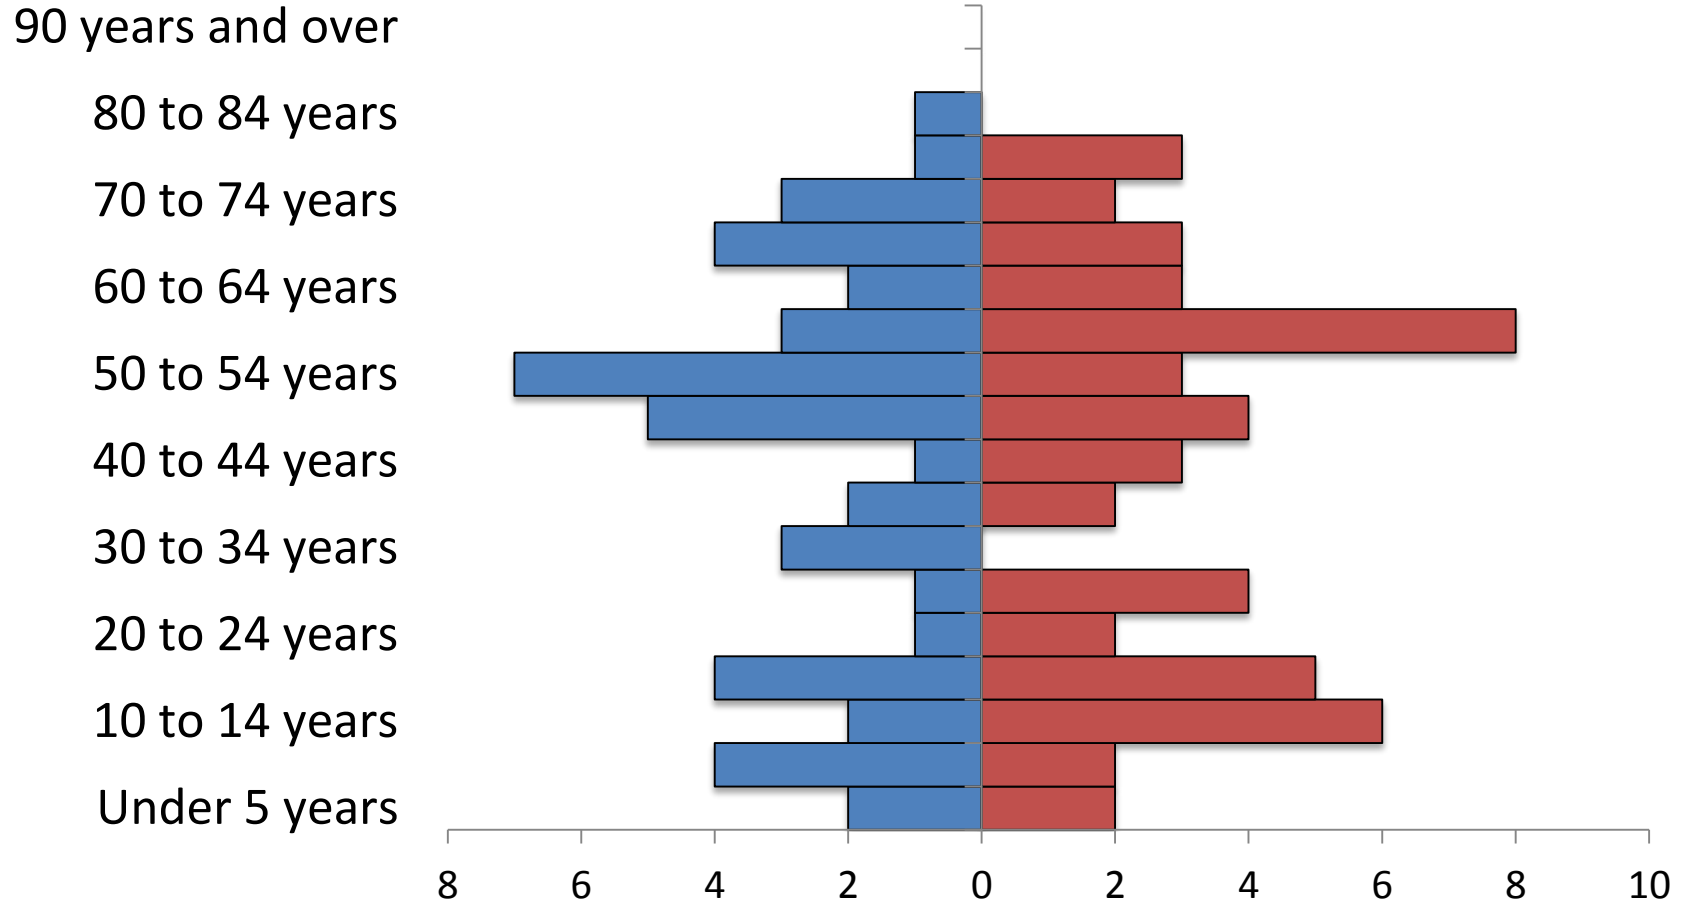

90 years and over

80 to 84 years

70 to 74 years

60 to 64 years

50 to 54 years

40 to 44 years

30 to 34 years

20 to 24 years

70 to 74 years

60 to 64 years

50 to 54 years

40 to 44 years

30 to 34 years

20 to 24 years

10 to 14 years

Under 5 years

Hingham, 2010

Total population 118

Hobson, 2010

Total population 215

Kevin, 2010

Total population 154

Kremlin, 2010

Total population 98

Malta, 2010

Total population 1997

Rocky Boy Agency, 2010

Total population 355

Saco, 2010

Total population 197

Shelby, 2010

Total population 3376