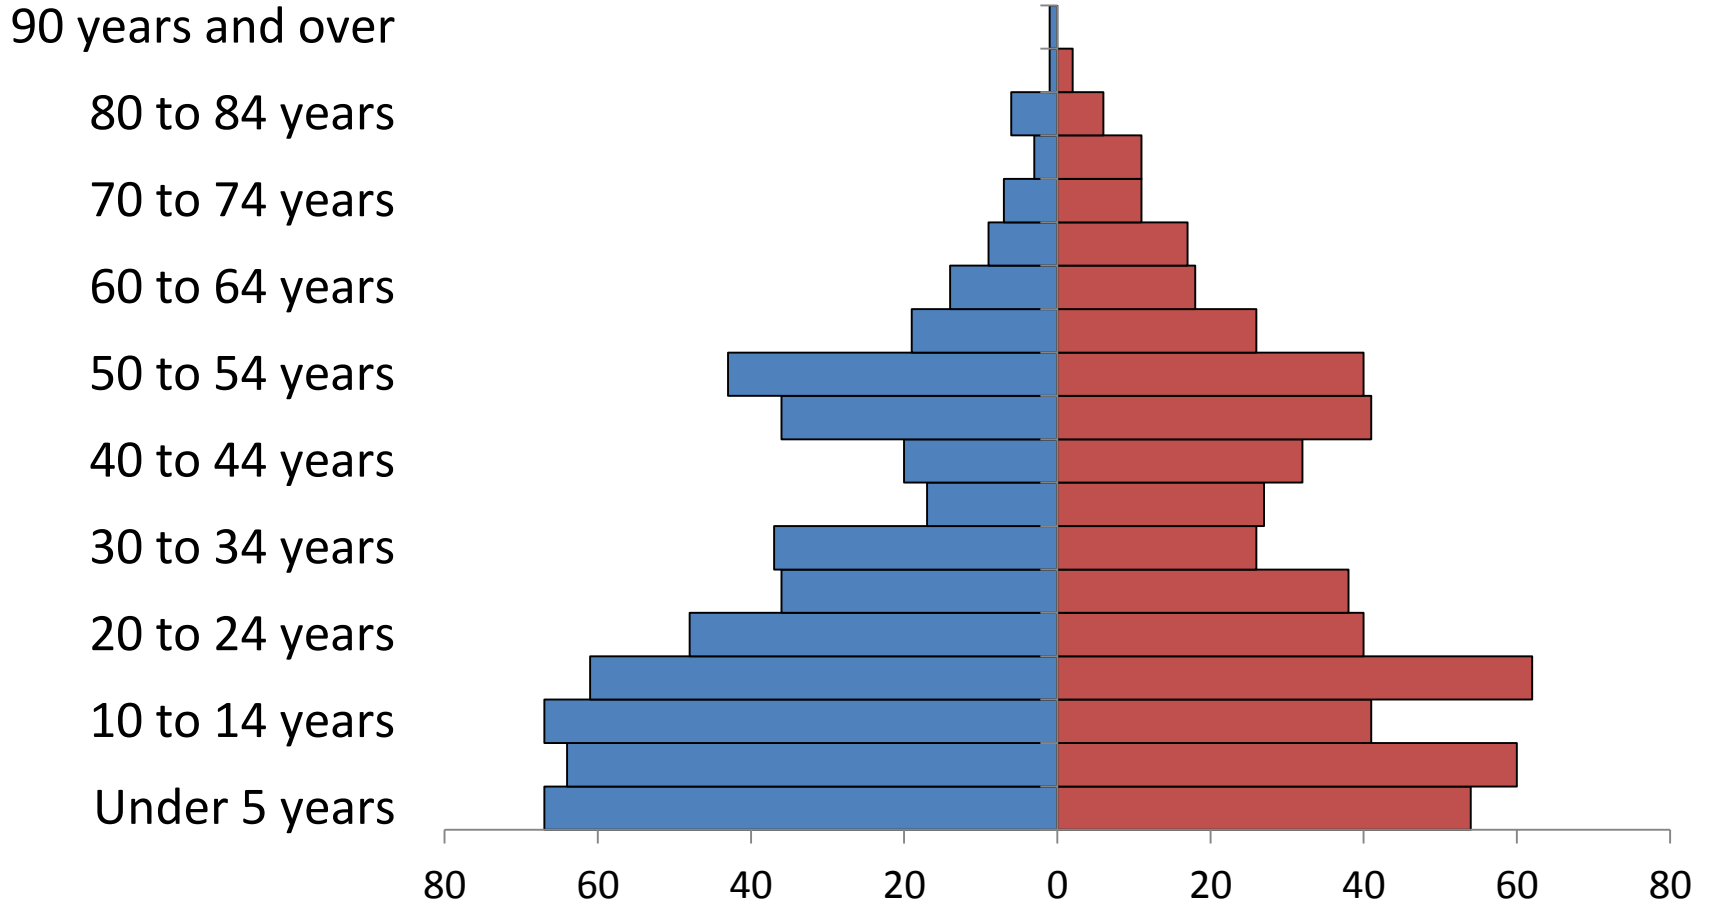

Hays-Lodge Pole, 2010

Total population 1100