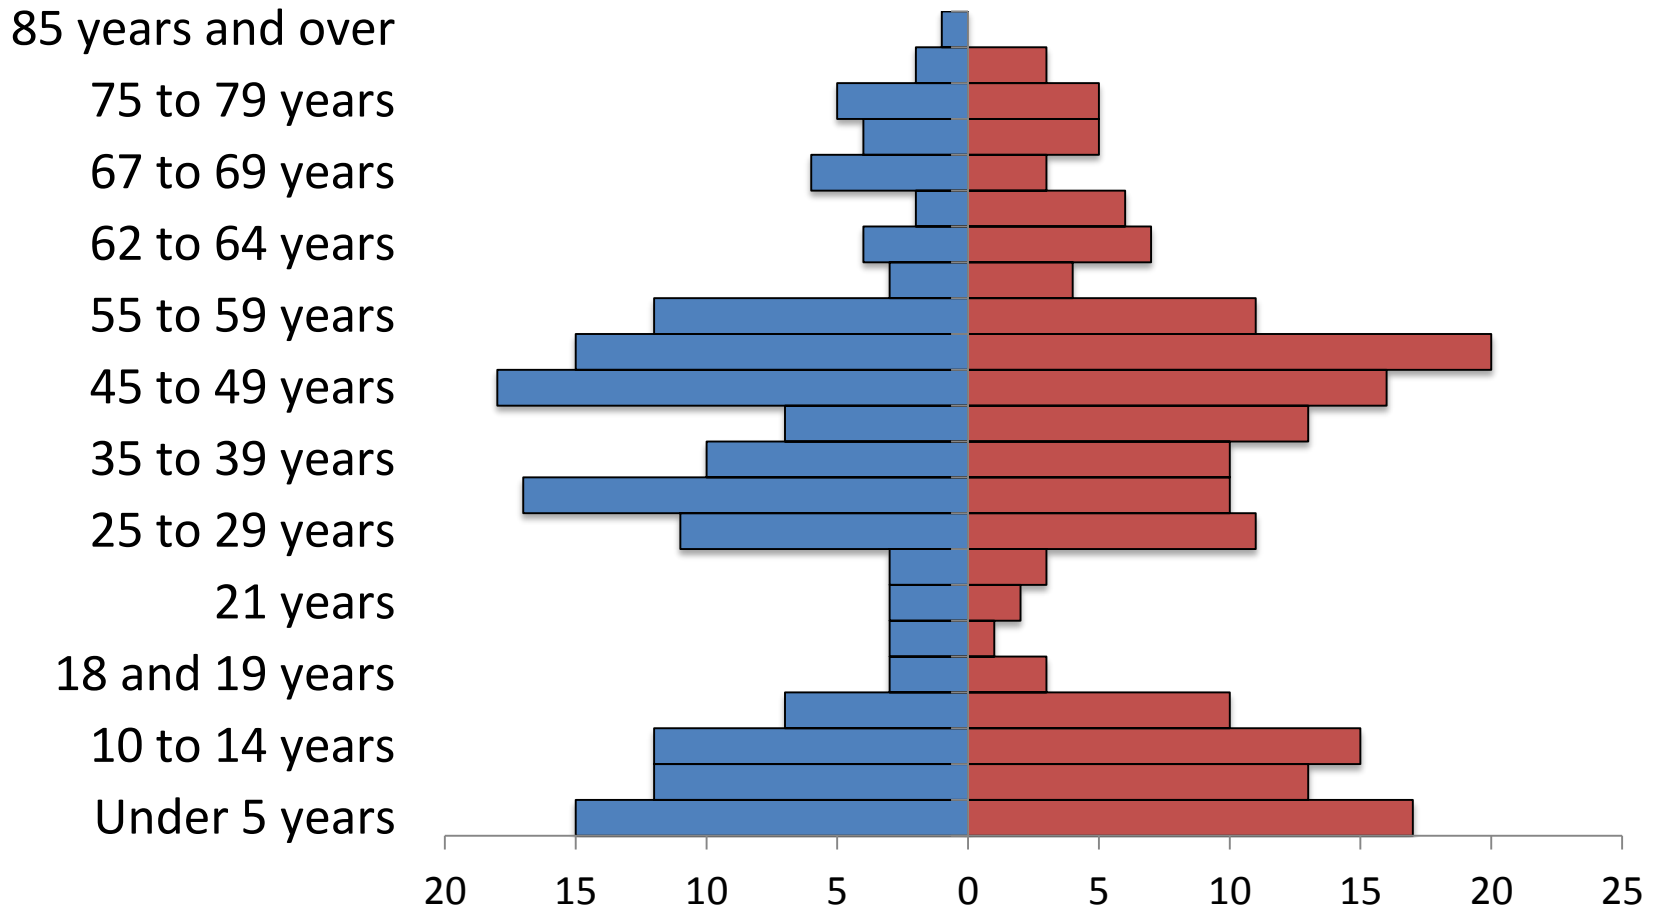

90 years and over

80 to 84 years

70 to 74 years

60 to 64 years

50 to 54 years

40 to 44 years

30 to 34 years

20 to 24 years

70 to 74 years

60 to 64 years

50 to 54 years

40 to 44 years

30 to 34 years

20 to 24 years

10 to 14 years

Under 5 years

Stanford, 2010

Total population 401

Sunburst, 2010

Total population 375

Whitewater, 2010

Total population 64

Zortman, 2010

Population 69

Vaughn, 2010

Total population 658

East Glacier, 2010

Total population 363

Conrad, 2010

Total population 2570

Valier-Dupuyer, 2010

Total population 1539