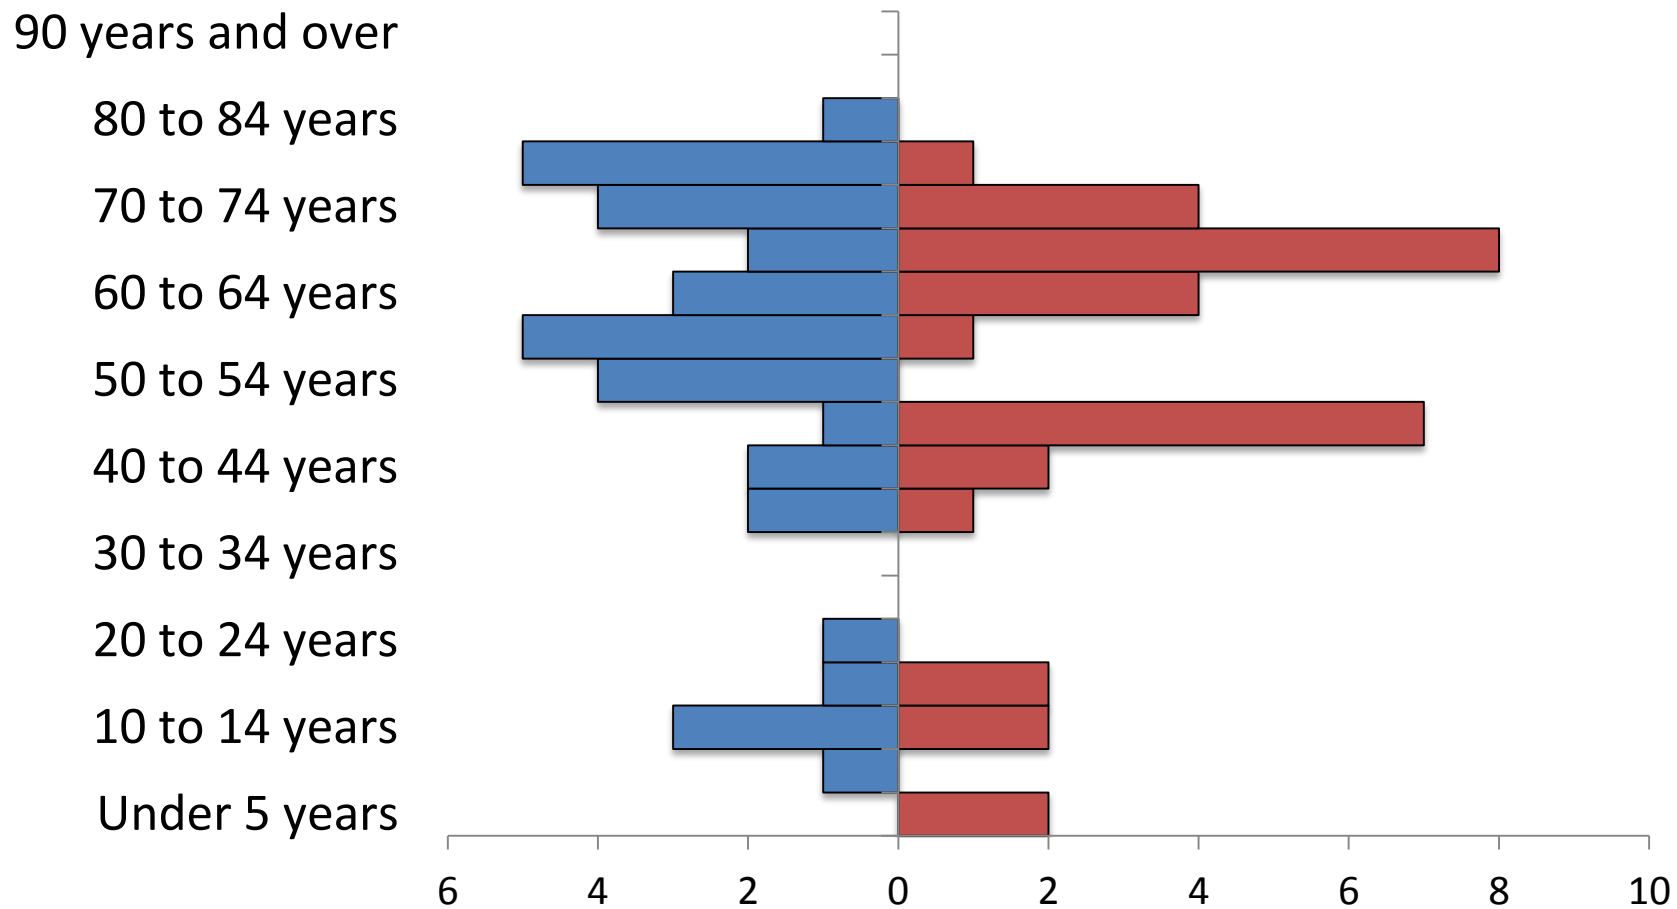

90 years and over

80 to 84 years

70 to 74 years

60 to 64 years

50 to 54 years

40 to 44 years

30 to 34 years

20 to 24 years

70 to 74 years

60 to 64 years

50 to 54 years

40 to 44 years

30 to 34 years

20 to 24 years

10 to 14 years

Under 5 years

Malta, 2010

Total population 1997

Rocky Boy Agency, 2010

Total population 355

Saco, 2010

Total population 197

Shelby, 2010

Total population 3376

Stanford, 2010

Total population 401

Sunburst, 2010

Total population 375

Whitewater, 2010

Total population 64

Zortman, 2010

Population 69