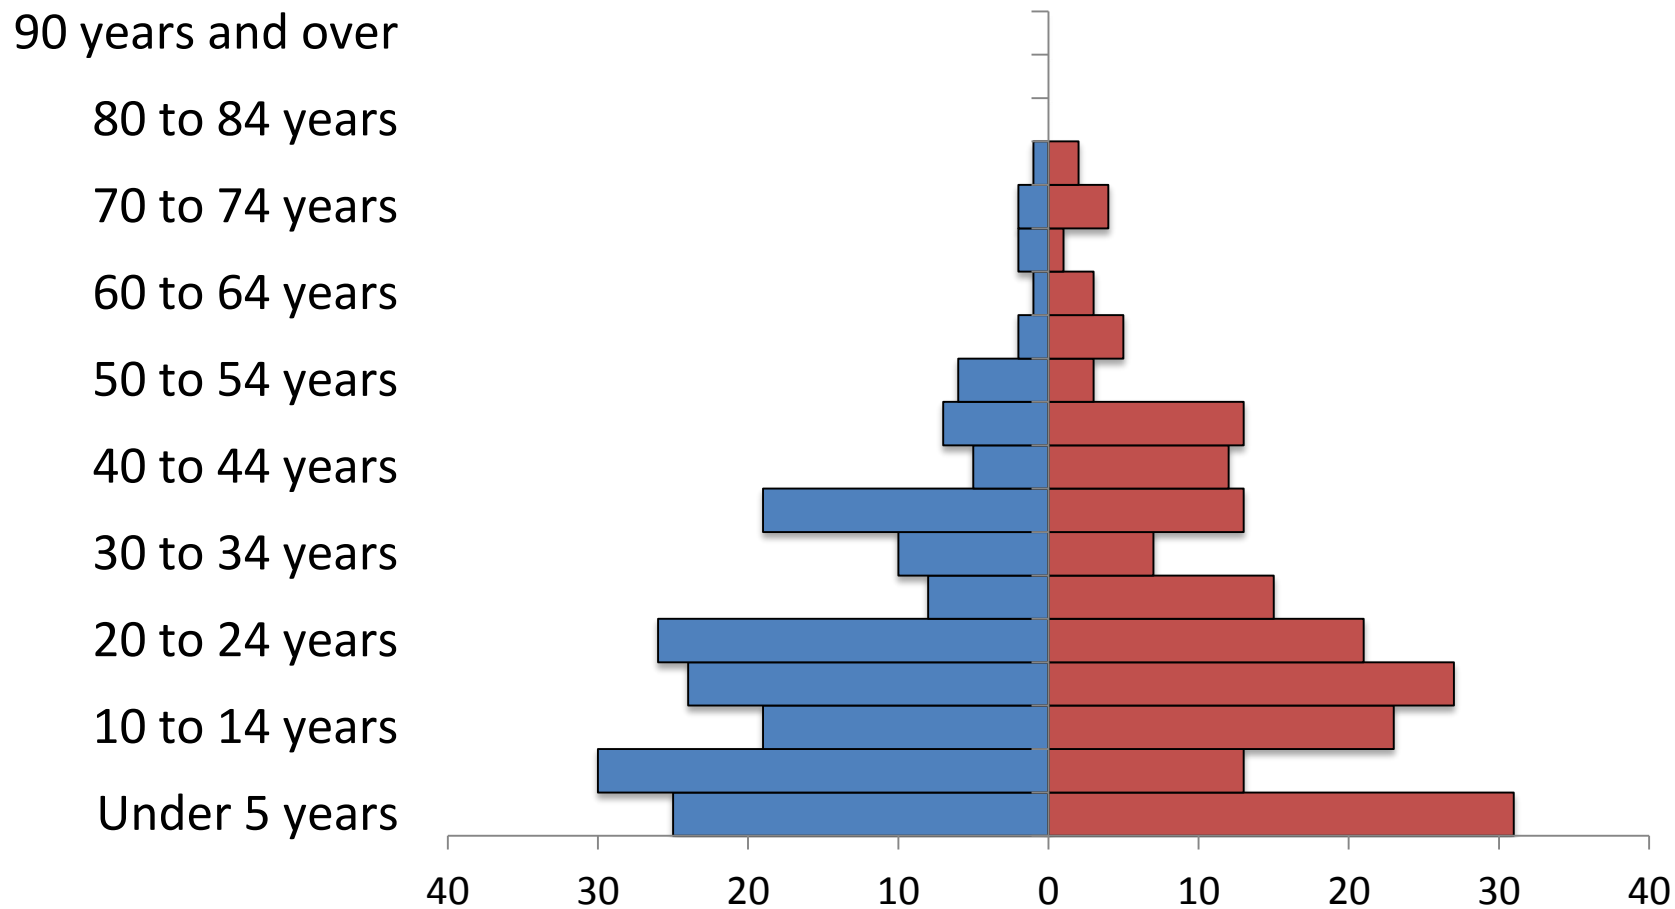

United States, 2010

Total population 308,745, 538

Montana, 2010

Total population 989, 415

90 years and over

80 to 84 years

70 to 74 years

60 to 64 years

50 to 54 years

40 to 44 years

30 to 34 years

20 to 24 years

10 to 14 years

Under 5 years

Babb, 2010

Total population 174

Belt, 2010

Total population 597

Big Sandy, 2010

Total population 598

Boneau, 2010

Total population 380

Box Elder, 2010

Total population 87

90 years and over

80 to 84 years

70 to 74 years

60 to 64 years

50 to 54 years

40 to 44 years

30 to 34 years

20 to 24 years