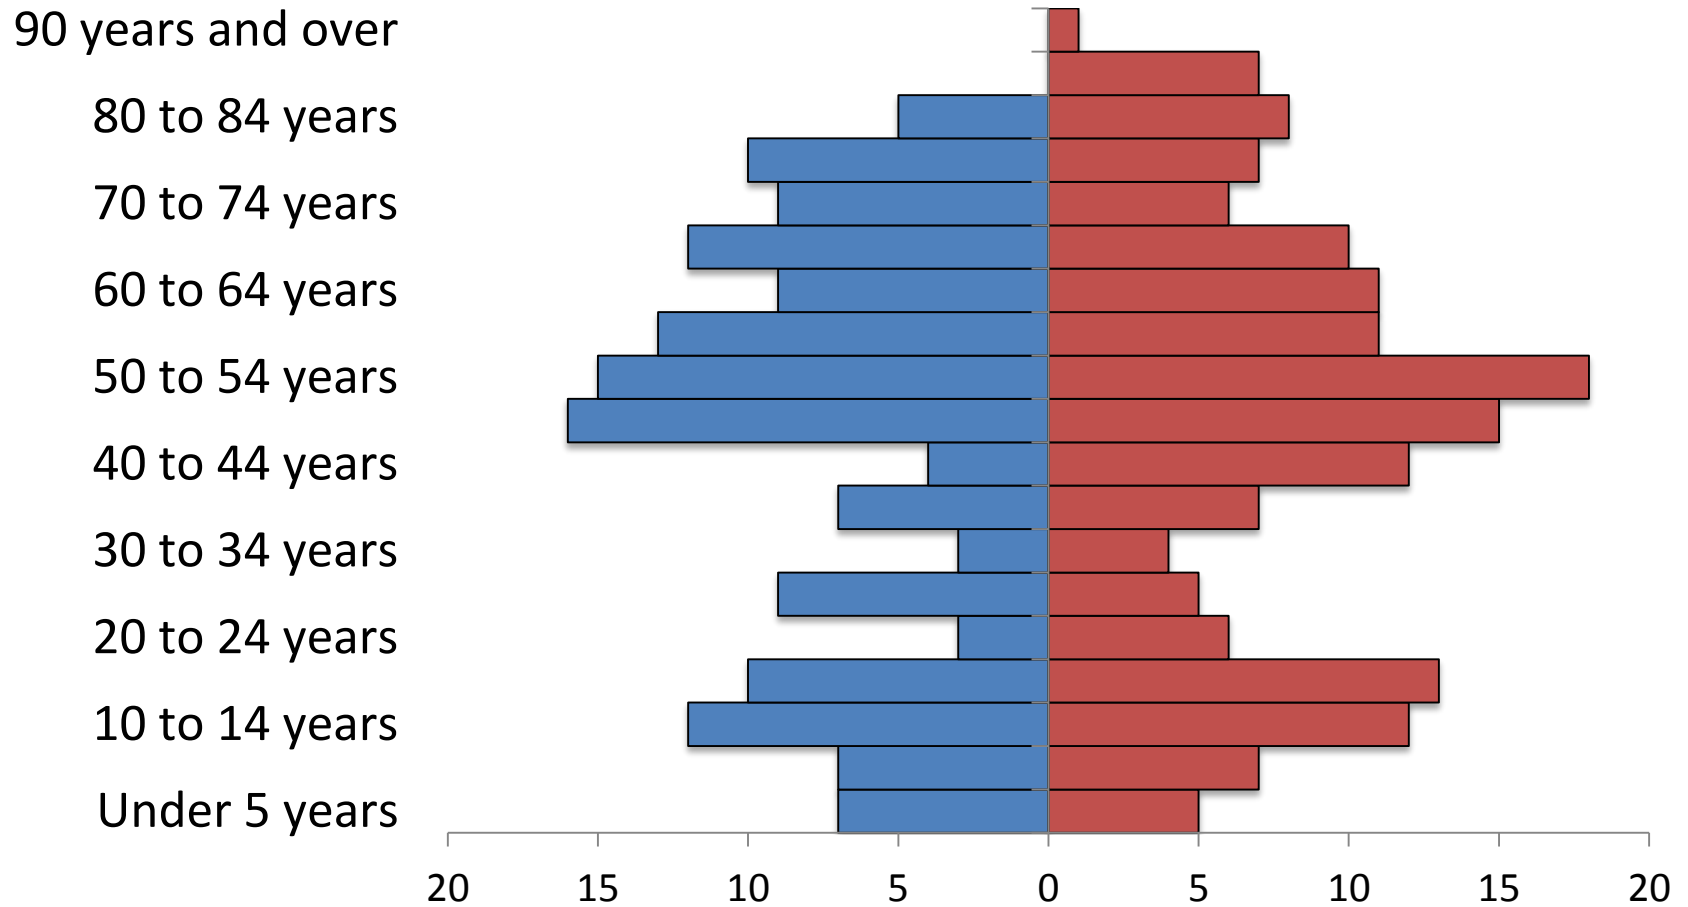

Dutton, 2010

Total population 316