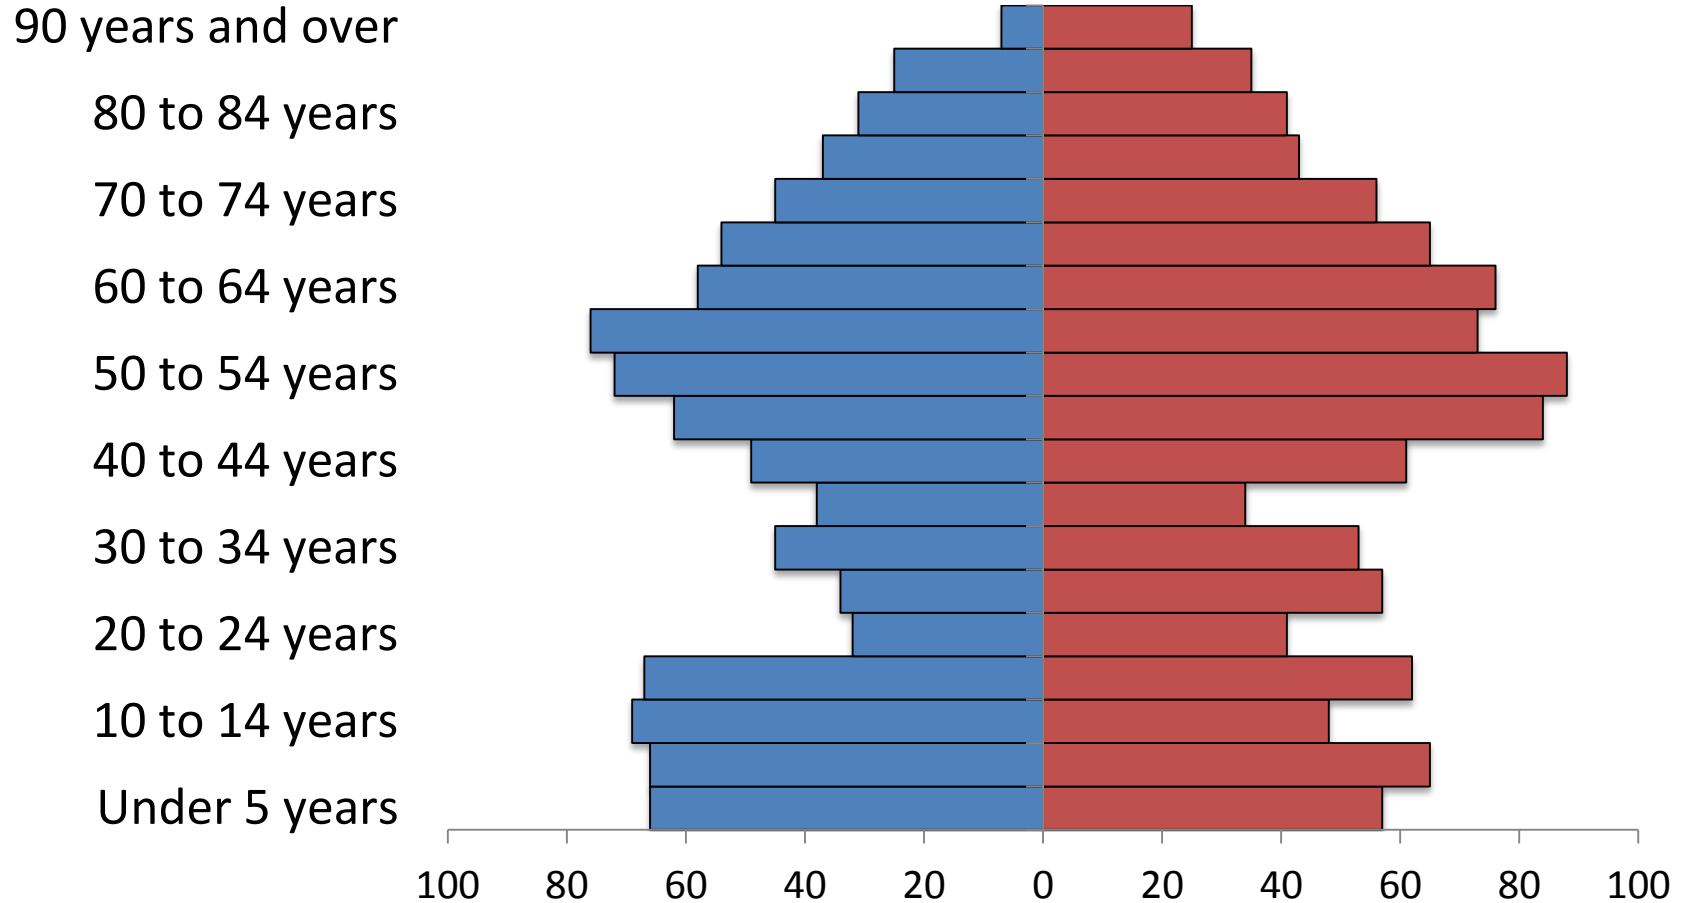

Malta, 2010

Total population 1997