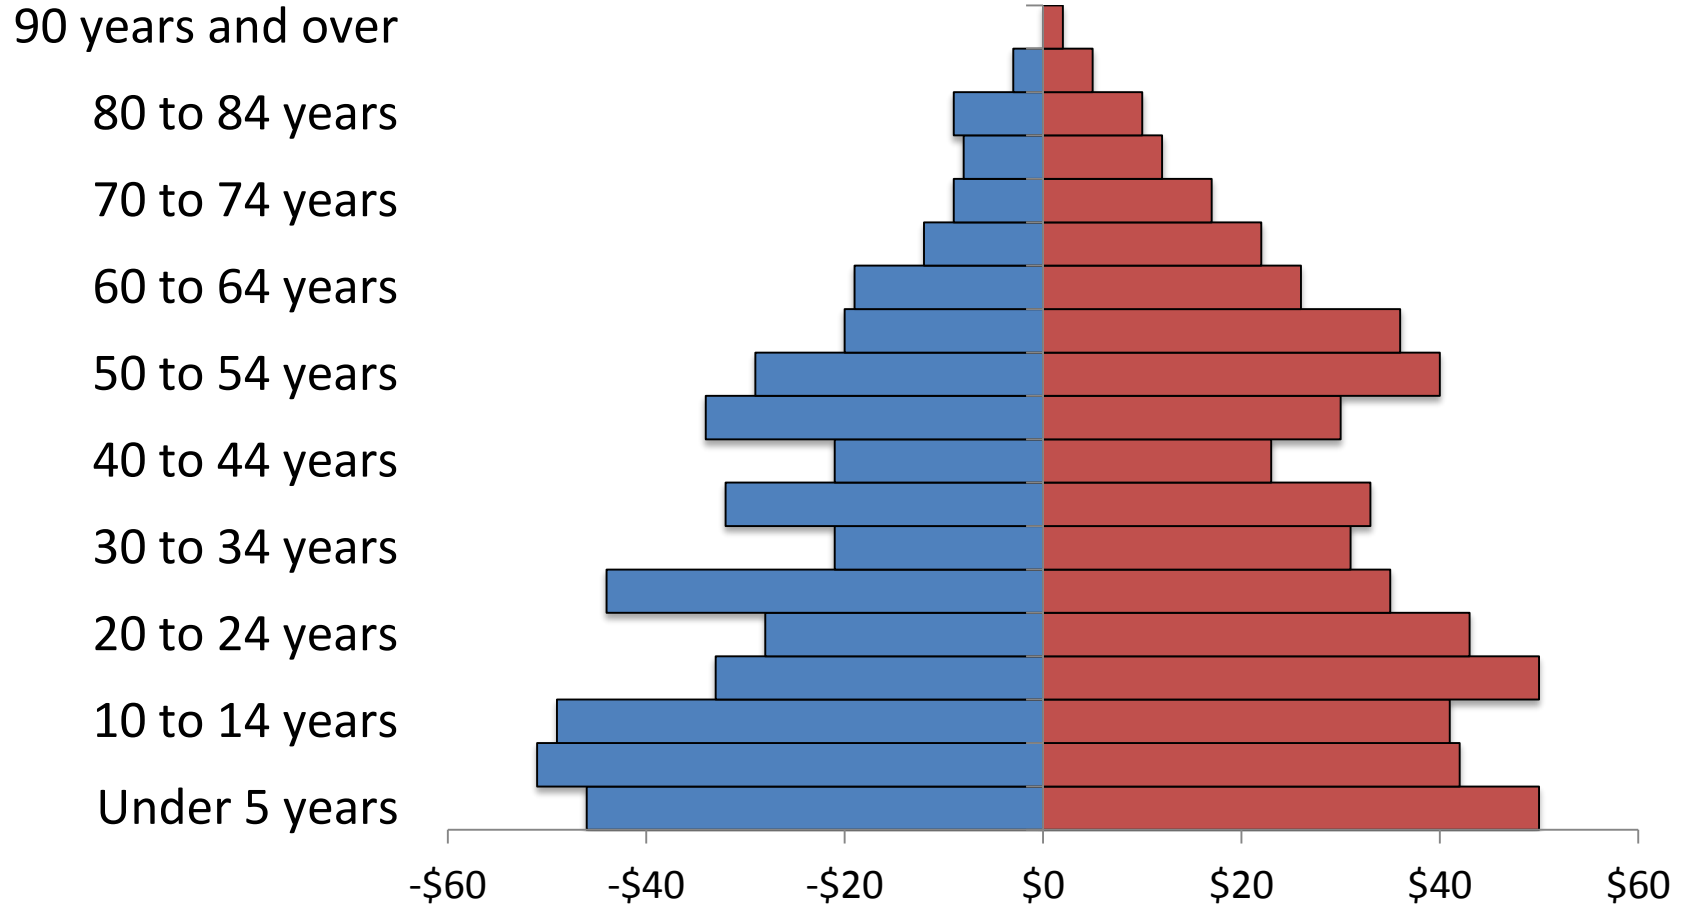

United States, 2010

Total population 308,745, 538

Montana, 2010

Total population 989, 415

90 years and over

80 to 84 years

70 to 74 years

60 to 64 years

Belt, 2010

Total population 597

Big Sandy, 2010

Total population 598

Boneau, 2010

Total population 380

Box Elder, 2010

Total population 87

90 years and over

80 to 84 years

70 to 74 years

60 to 64 years

50 to 54 years

40 to 44 years

30 to 34 years

20 to 24 years

10 to 14 years

Under 5 years

Browning, 2010

Total population 1016

Chester, 2010

Total population 847

Chinook, 2010

Total population 1386