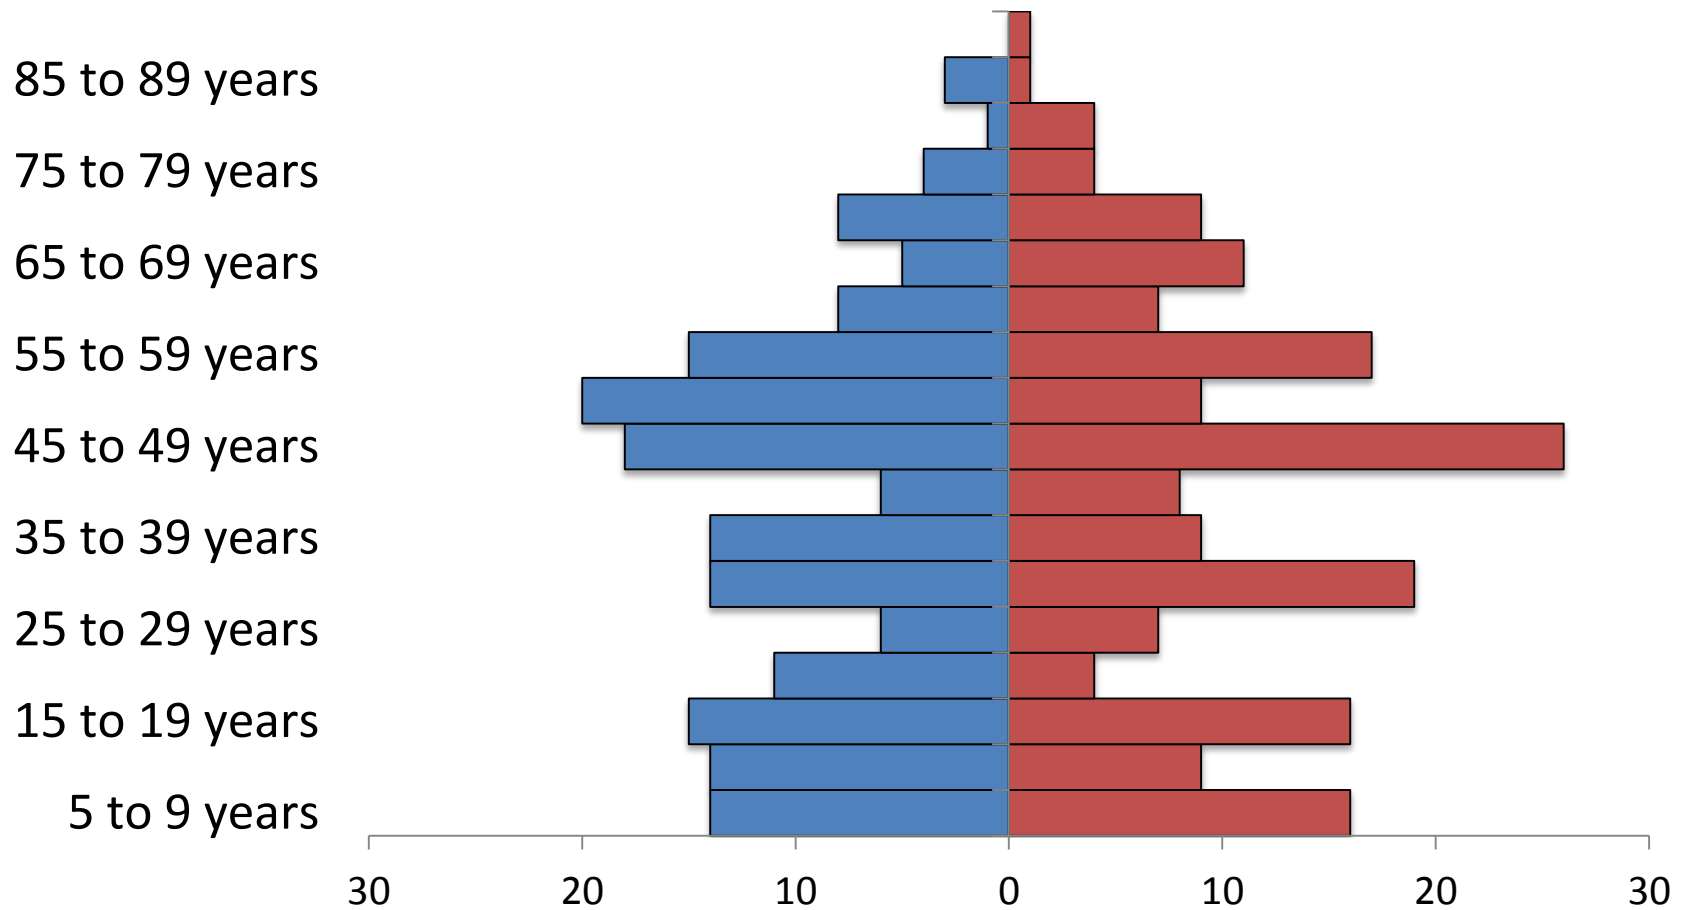

Sunburst, 2010

Total population 375