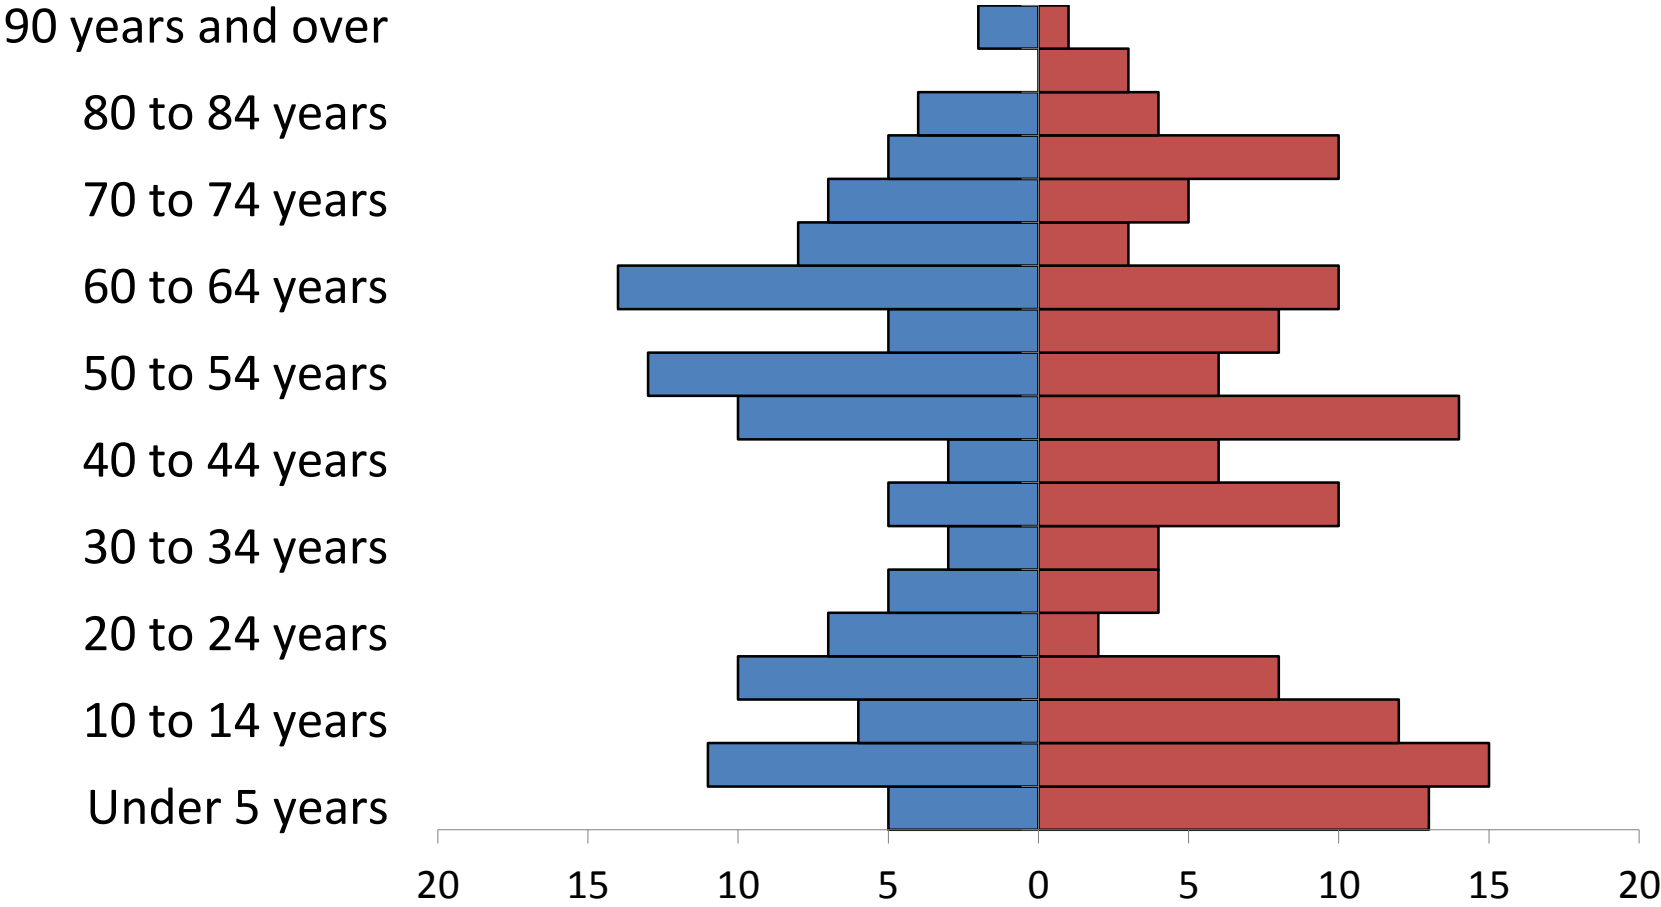

Geraldine, 2010

Total population 261