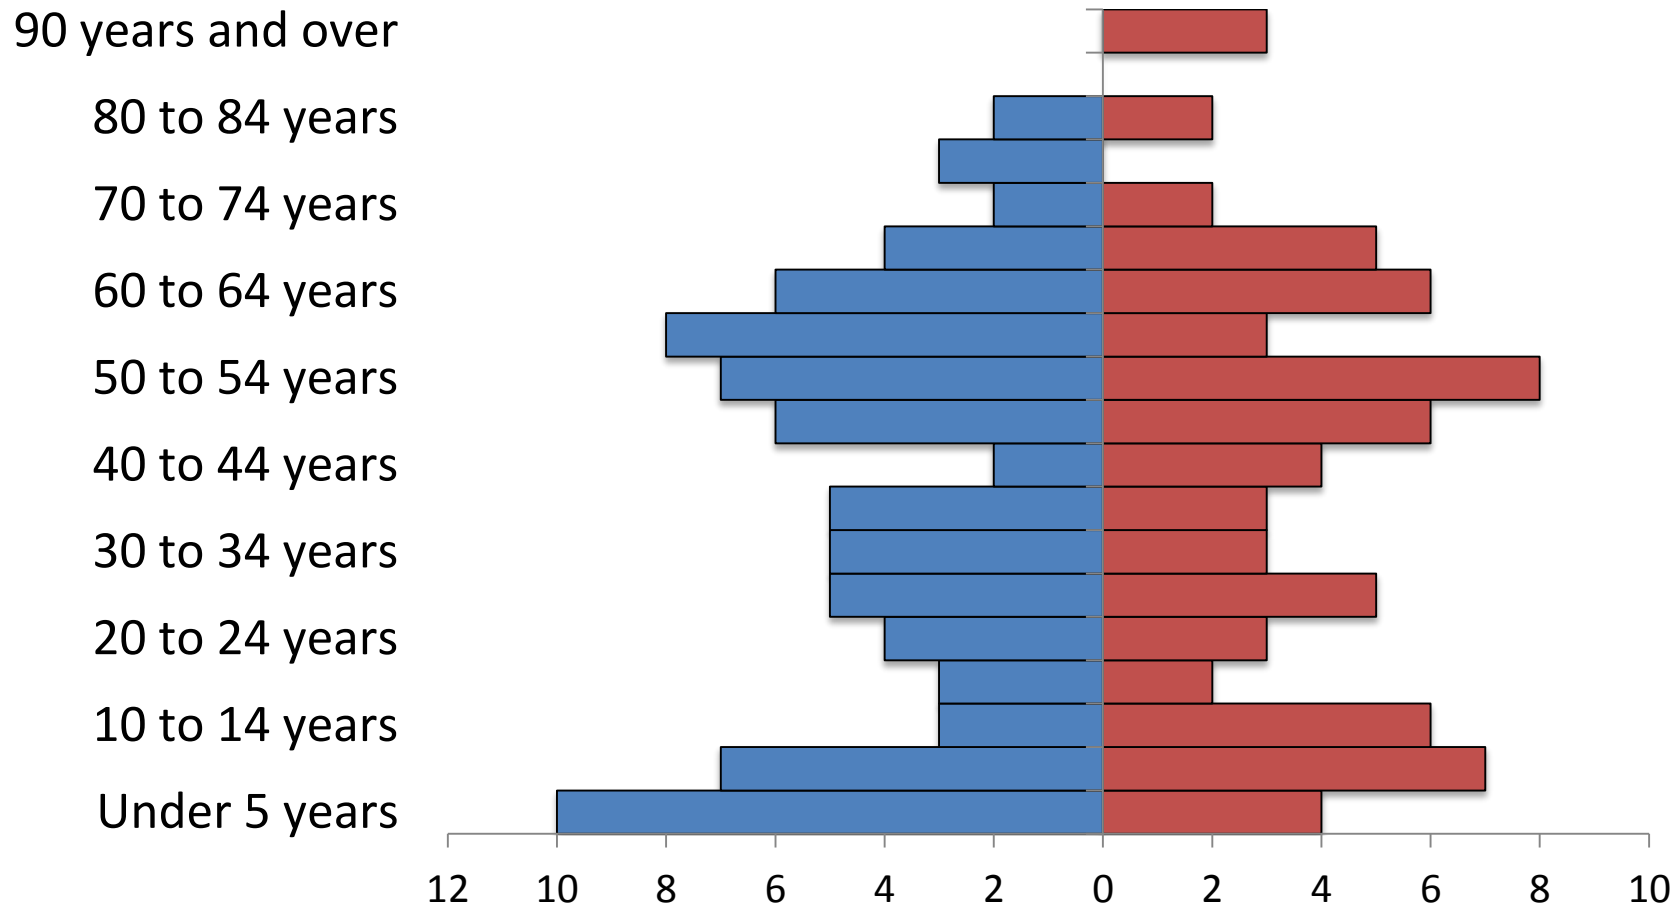

90 years and over

80 to 84 years

70 to 74 years

60 to 64 years

50 to 54 years

40 to 44 years

30 to 34 years

20 to 24 years

70 to 74 years

60 to 64 years

50 to 54 years

40 to 44 years

30 to 34 years

20 to 24 years

10 to 14 years

Under 5 years

Hingham, 2010

Total population 118

Hobson, 2010

Total population 215

Kevin, 2010

Total population 154

Kremlin, 2010

Total population 98

Malta, 2010

Total population 1997

Rocky Boy Agency, 2010

Total population 355

Saco, 2010

Total population 197

Shelby, 2010

Total population 3376