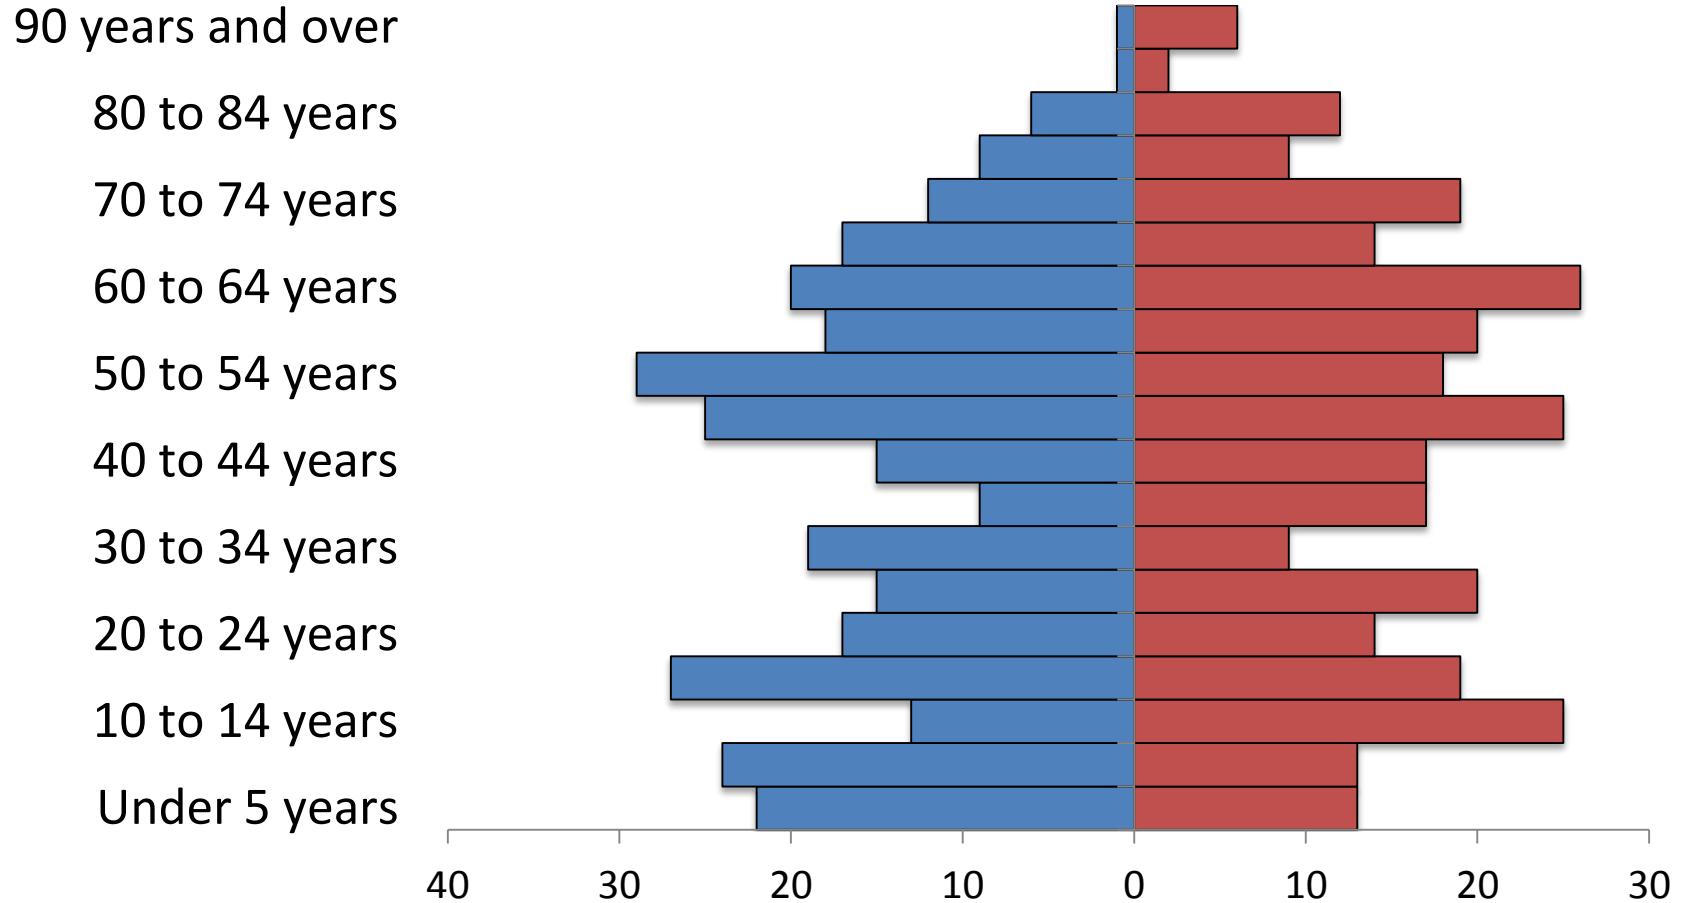

United States, 2010

Total population 308,745, 538

Montana, 2010

Total population 989, 415

90 years and over

80 to 84 years

70 to 74 years

60 to 64 years

50 to 54 years

40 to 44 years

30 to 34 years

20 to 24 years

10 to 14 years

Under 5 years

Babb, 2010

Total population 174

Belt, 2010

Total population 597

Big Sandy, 2010

Total population 598

Boneau, 2010

Total population 380

Box Elder, 2010

Total population 87

90 years and over

80 to 84 years

70 to 74 years

60 to 64 years

50 to 54 years

40 to 44 years

30 to 34 years

20 to 24 years