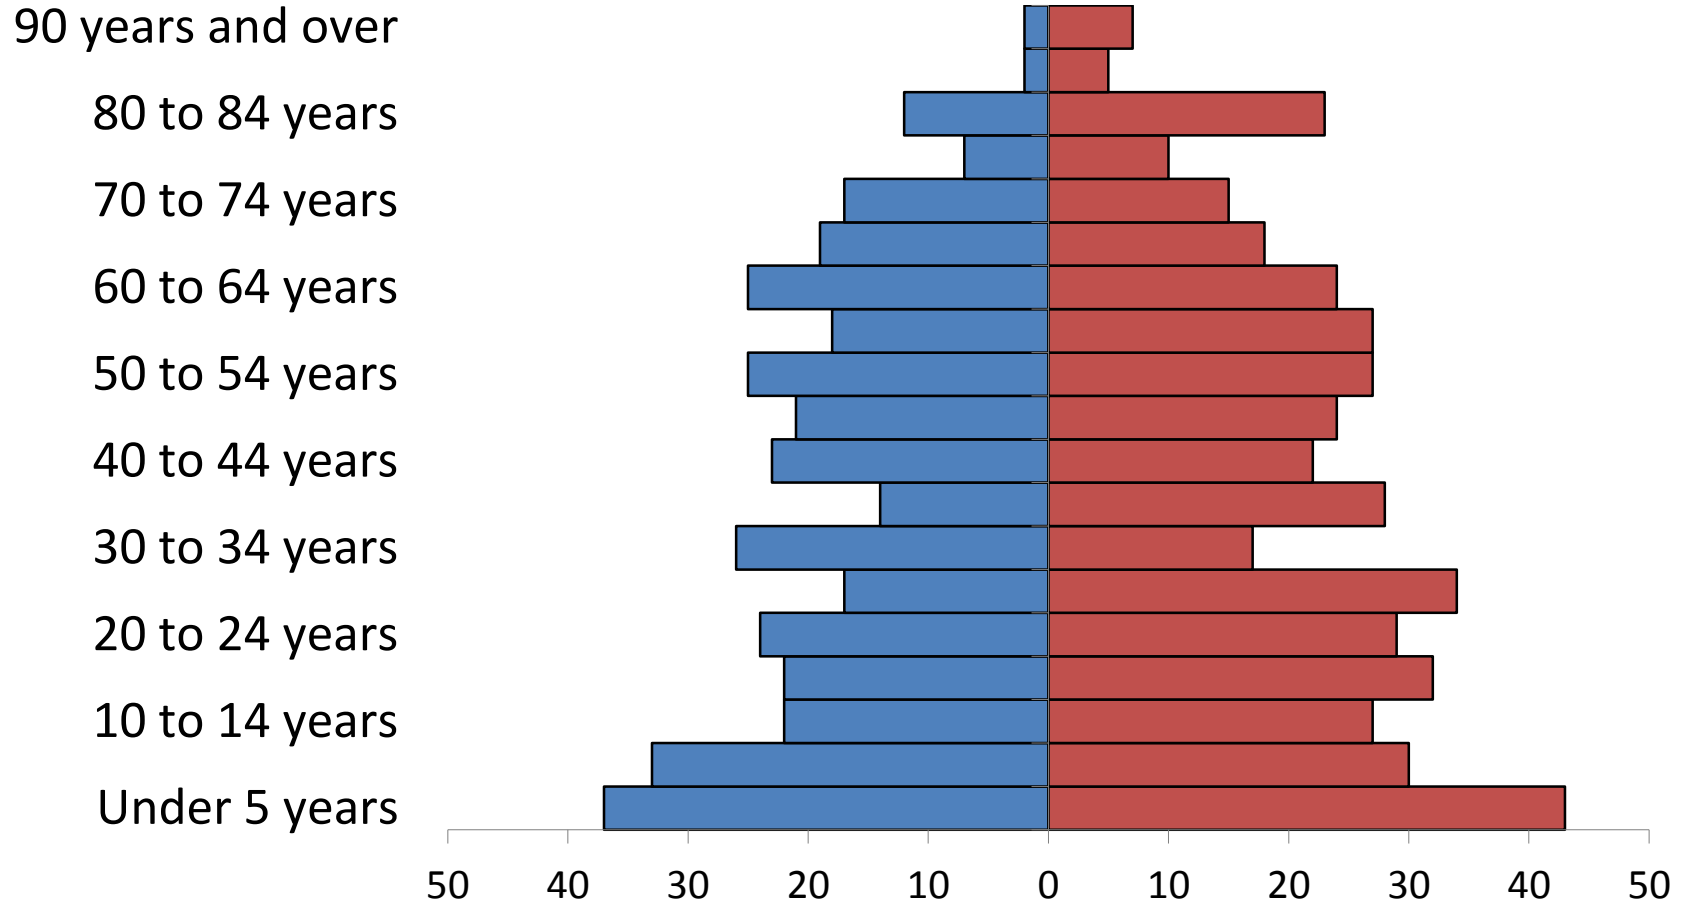

90 years and over

80 to 84 years

70 to 74 years

60 to 64 years

50 to 54 years

40 to 44 years

30 to 34 years

20 to 24 years

Geraldine, 2010

Total population 261

Gildford, 2010

Total population 179

Great Falls, 2010

Total population 58505

Harlem, 2010

Total population 808

70 to 74 years

60 to 64 years

50 to 54 years

40 to 44 years

30 to 34 years

20 to 24 years

10 to 14 years

Under 5 years