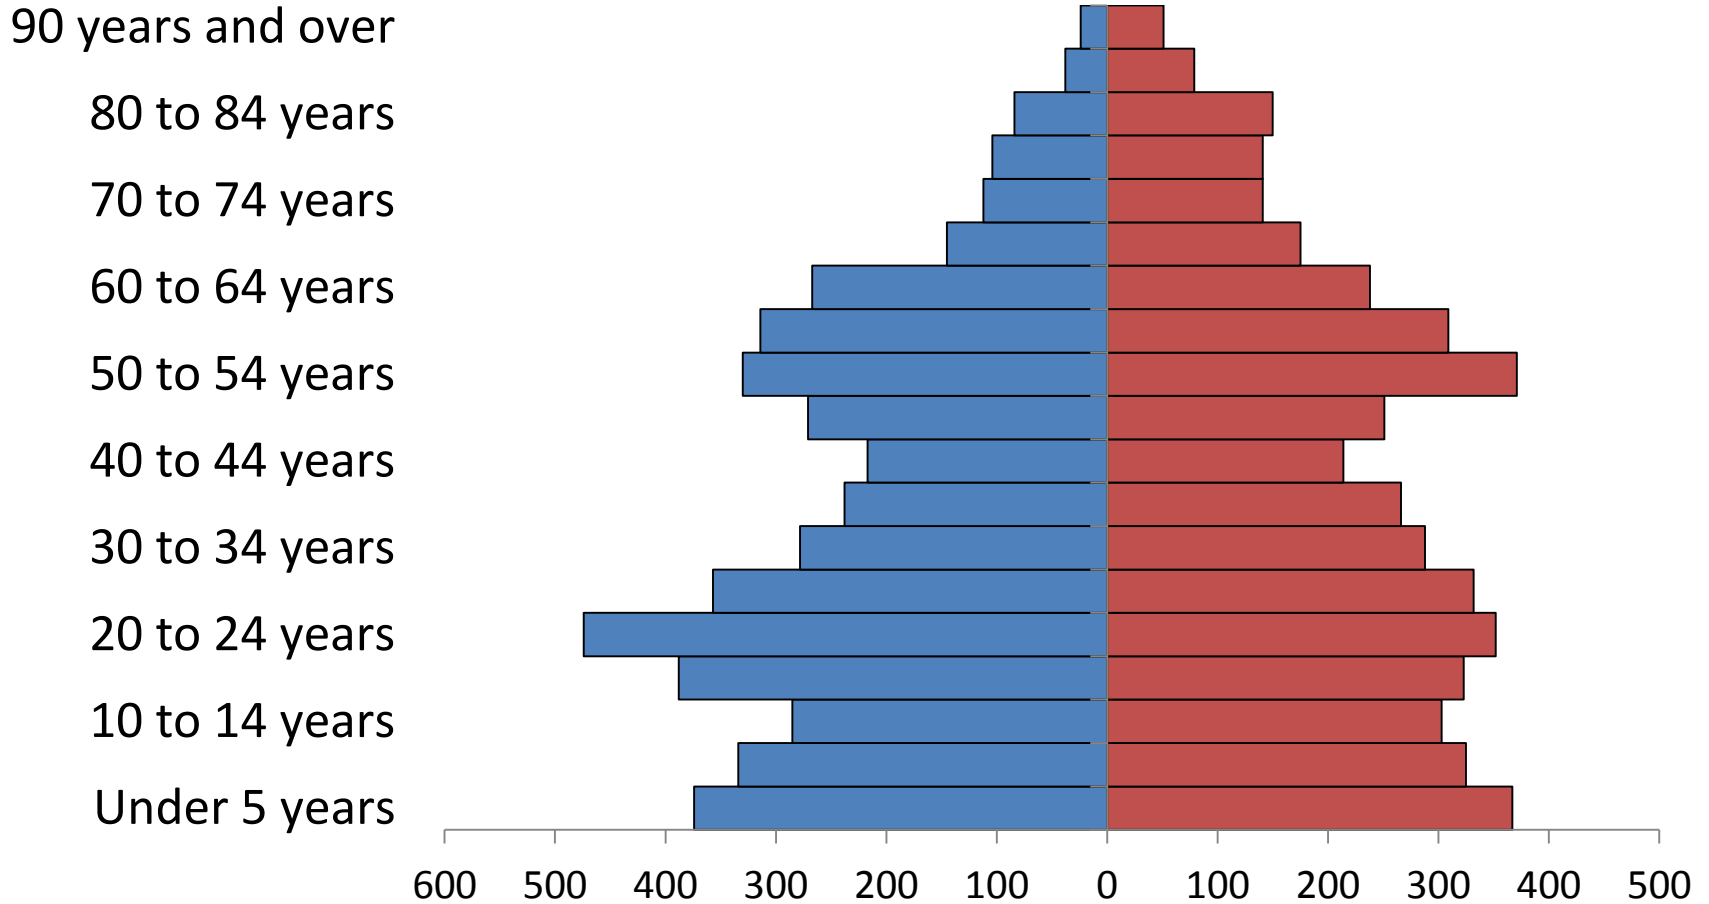

Havre, 2010

Total population 9310