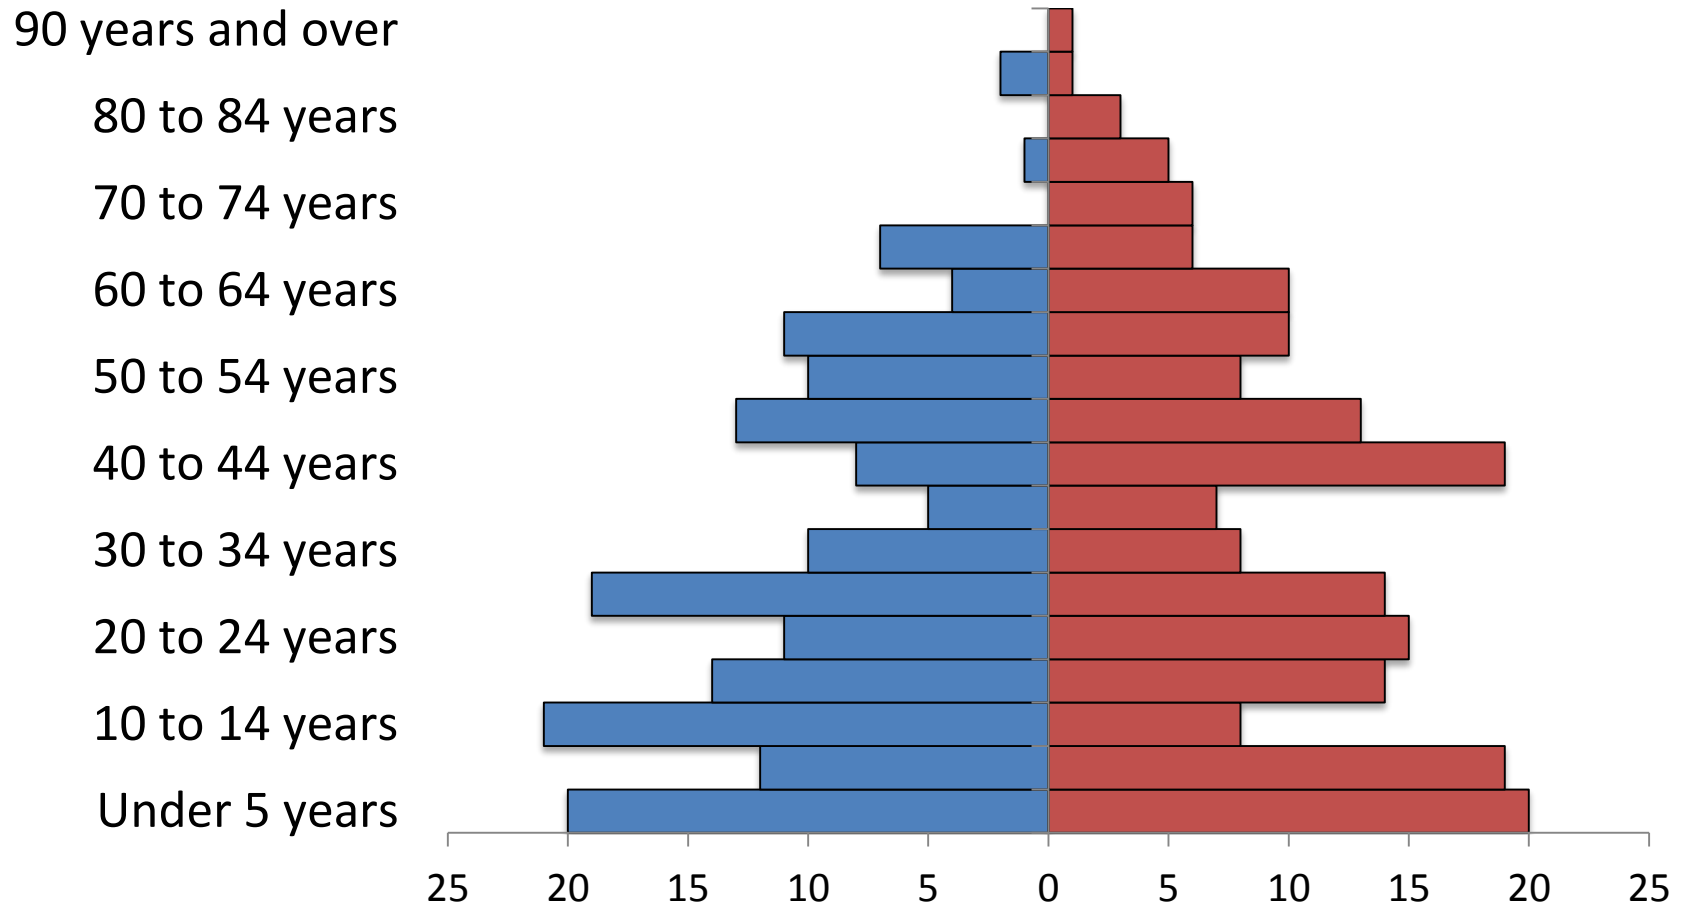

Rocky Boy Agency, 2010

Total population 355