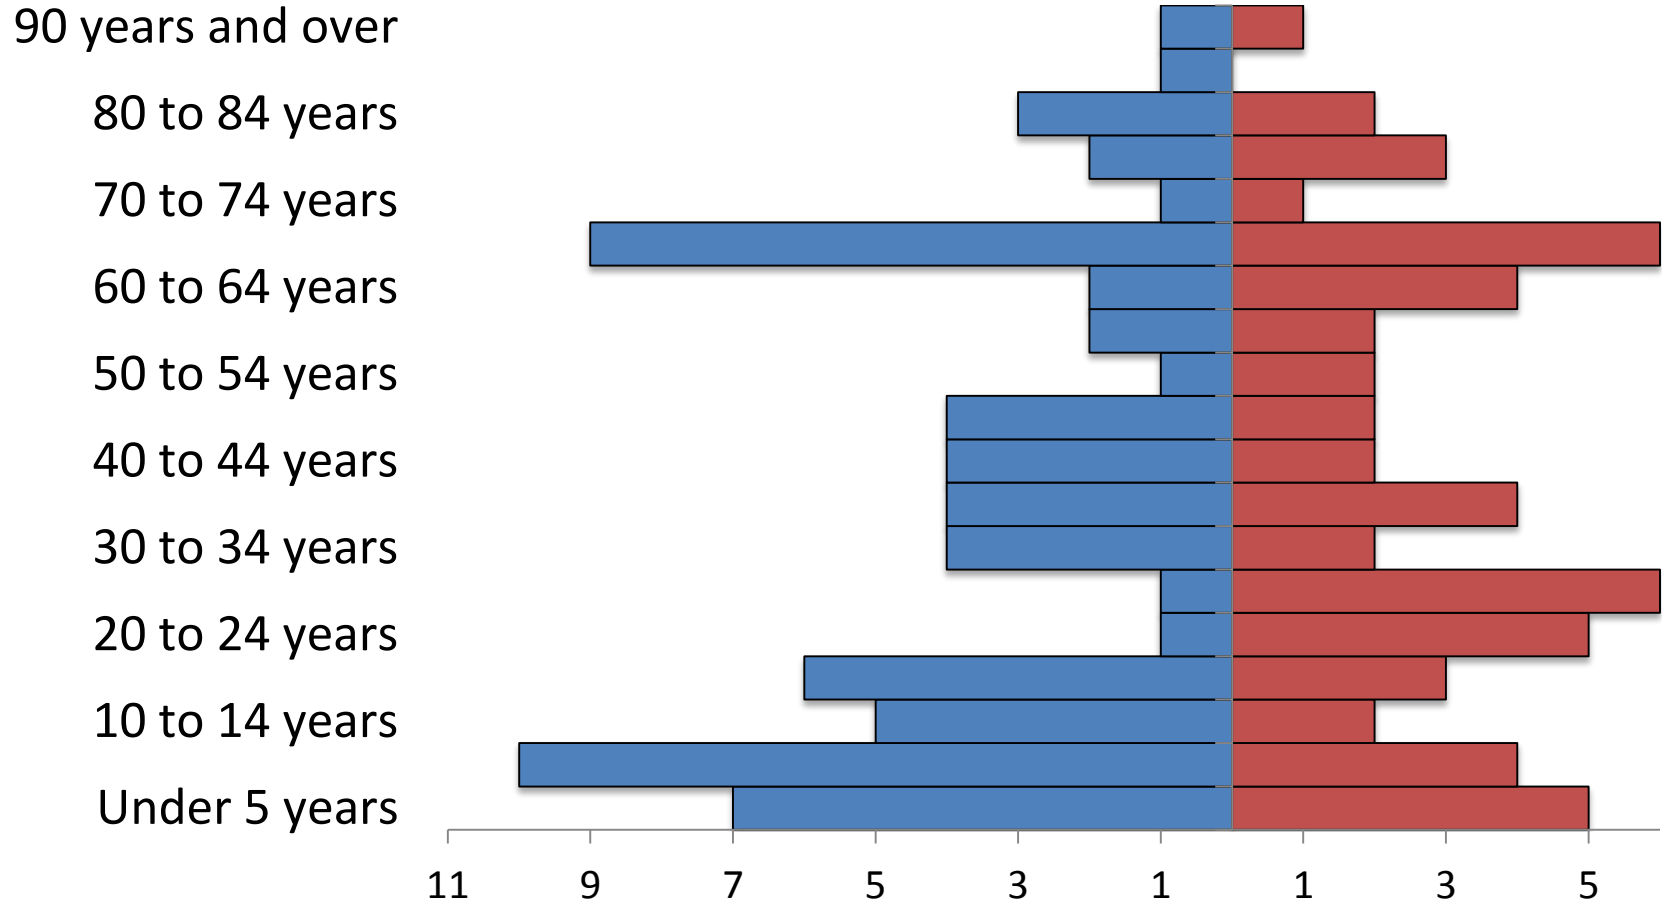

Dodson, 2010

Total population 124