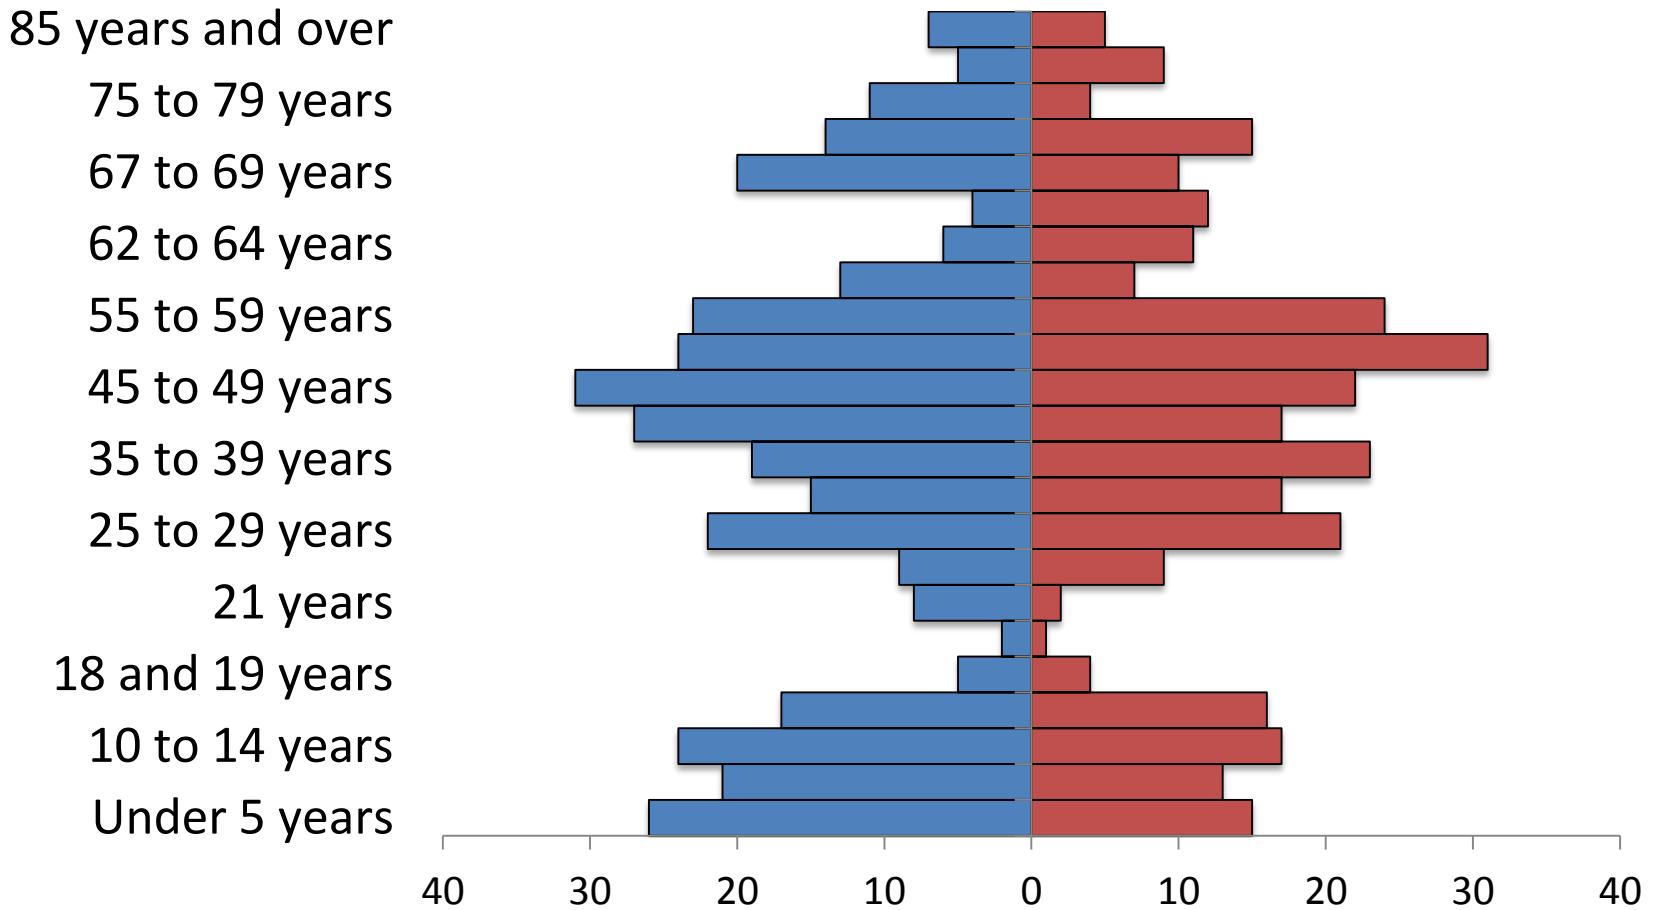

90 years and over

80 to 84 years

70 to 74 years

60 to 64 years

50 to 54 years

40 to 44 years

30 to 34 years

20 to 24 years

70 to 74 years

60 to 64 years

50 to 54 years

40 to 44 years

30 to 34 years

20 to 24 years

10 to 14 years

Under 5 years

Stanford, 2010

Total population 401

Sunburst, 2010

Total population 375

Whitewater, 2010

Total population 64

Zortman, 2010

Population 69

Vaughn, 2010

Total population 658

East Glacier, 2010

Total population 363

Conrad, 2010

Total population 2570

Valier-Dupuyer, 2010

Total population 1539