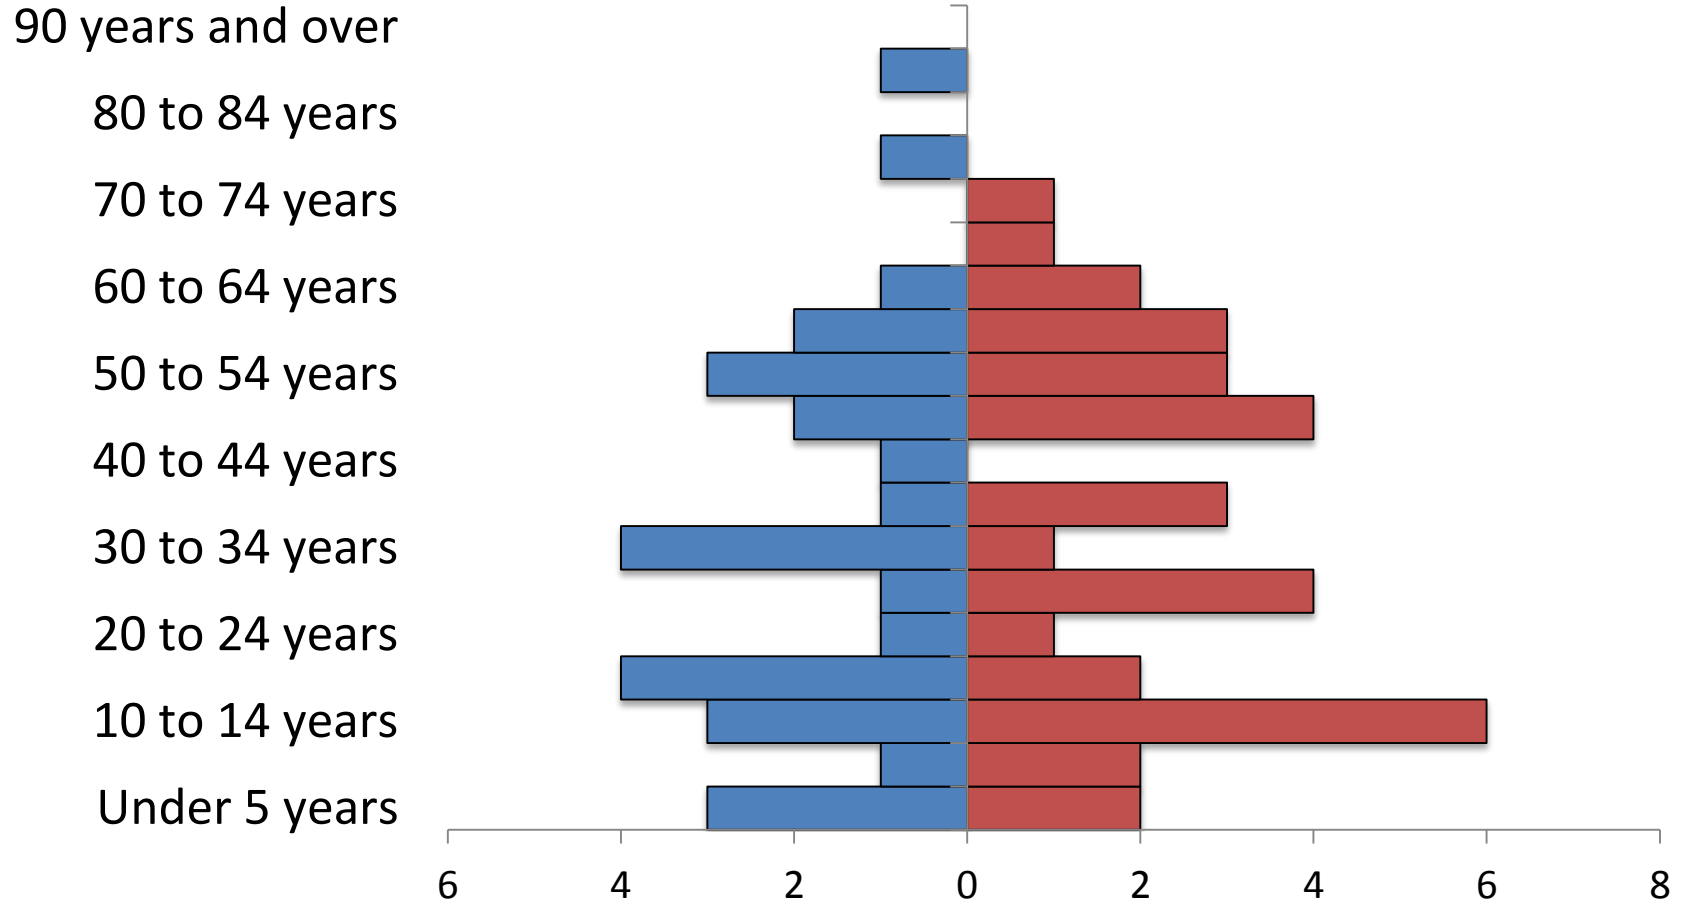

90 years and over

80 to 84 years

70 to 74 years

60 to 64 years

50 to 54 years

40 to 44 years

30 to 34 years

20 to 24 years

70 to 74 years

60 to 64 years

50 to 54 years

40 to 44 years

30 to 34 years

20 to 24 years

10 to 14 years

Under 5 years

Stanford, 2010

Total population 401

Sunburst, 2010

Total population 375

Whitewater, 2010

Total population 64

Zortman, 2010

Population 69