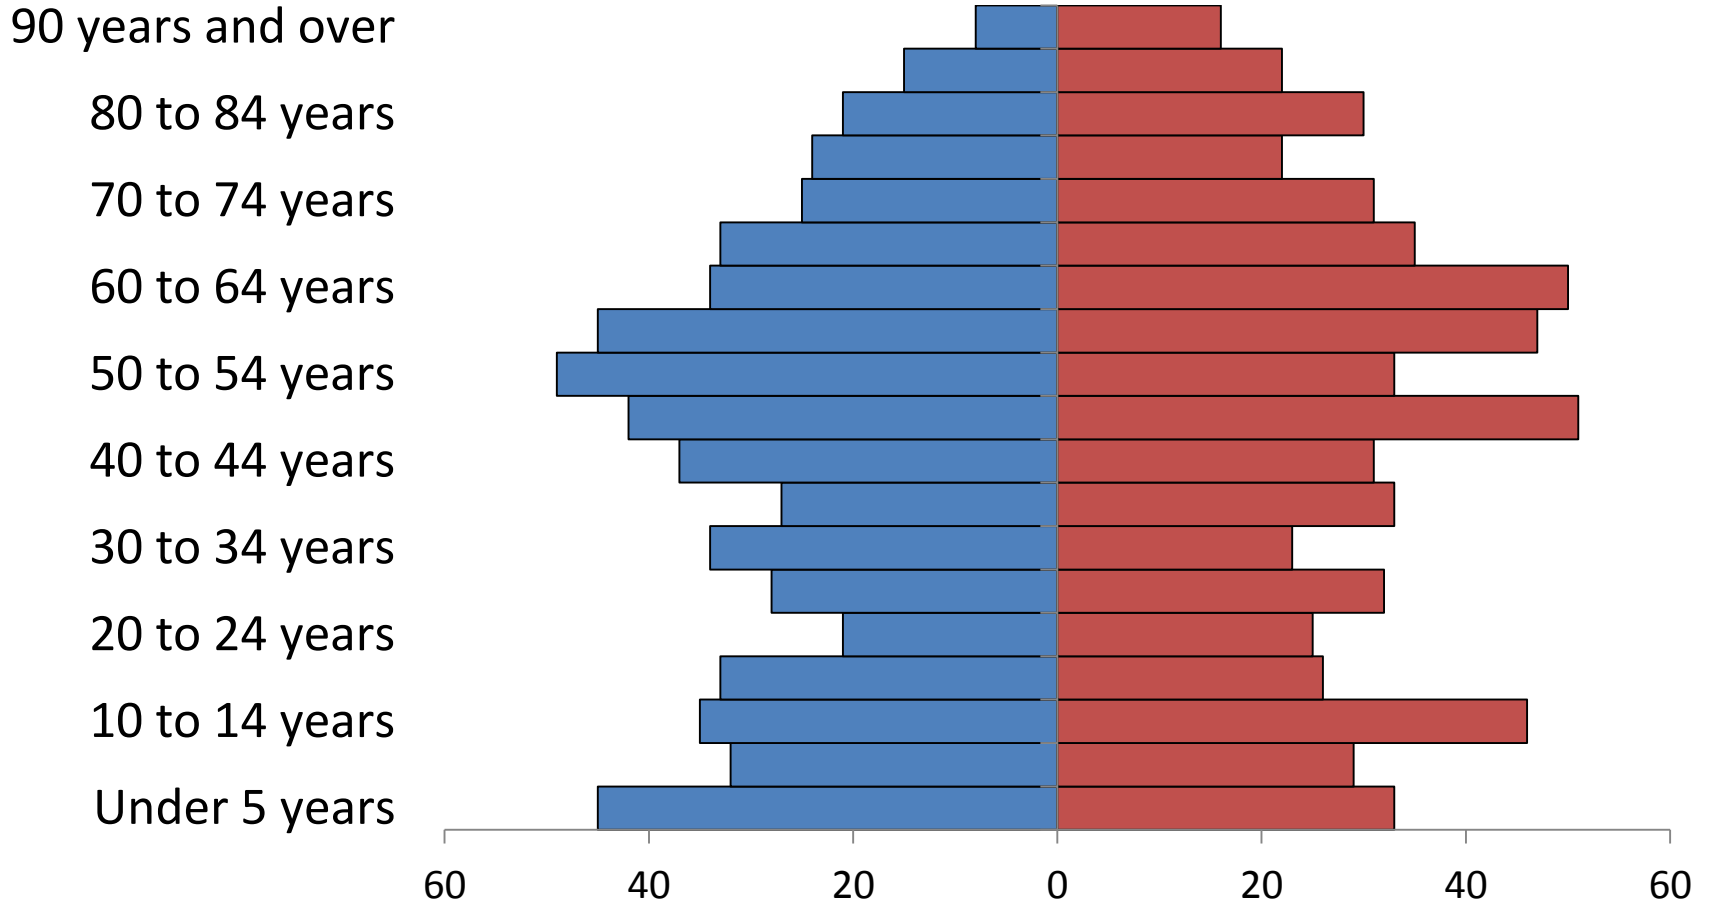

United States, 2010

Total population 308,745, 538

Montana, 2010

Total population 989, 415

90 years and over

80 to 84 years

70 to 74 years

60 to 64 years

50 to 54 years

40 to 44 years

30 to 34 years

20 to 24 years

10 to 14 years

Under 5 years

Babb, 2010

Total population 174

90 years and over

80 to 84 years

70 to 74 years

60 to 64 years

50 to 54 years

40 to 44 years

30 to 34 years

20 to 24 years

10 to 14 years

Under 5 years

Browning, 2010

Total population 1016

Chester, 2010

Total population 847

Chinook, 2010

Total population 1386