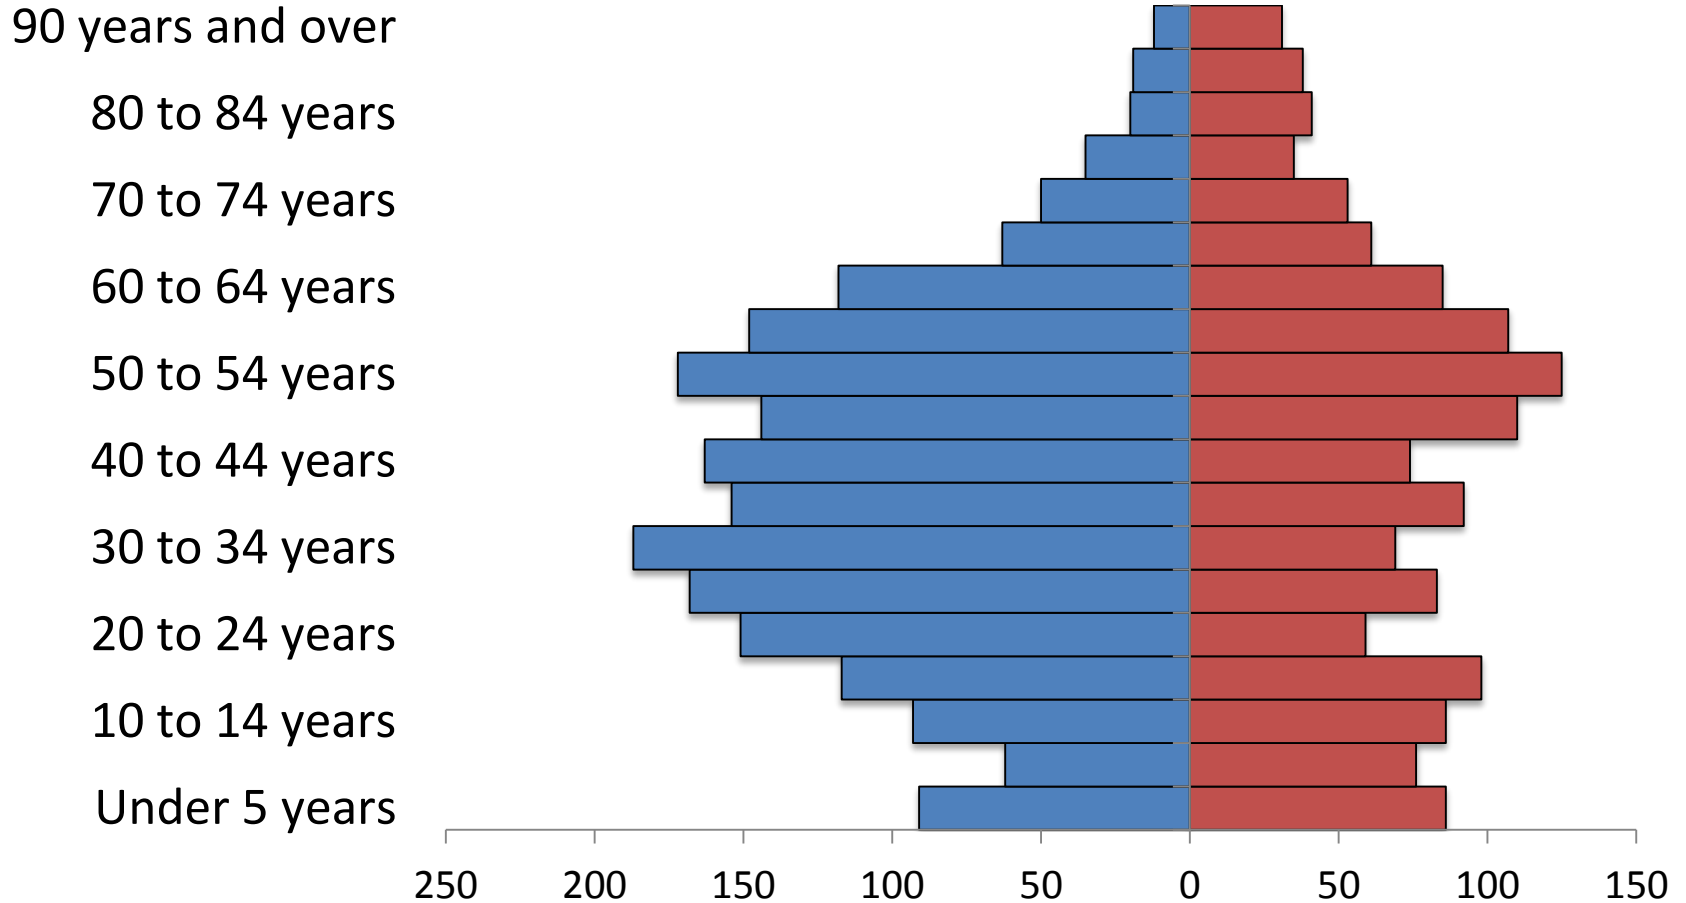

United States, 2010

Total population 308,745, 538

Montana, 2010

Total population 989, 415

90 years and over

80 to 84 years

70 to 74 years

60 to 64 years

90 years and over

80 to 84 years

70 to 74 years

60 to 64 years

50 to 54 years

40 to 44 years

30 to 34 years

20 to 24 years

70 to 74 years

60 to 64 years

50 to 54 years

40 to 44 years

30 to 34 years

20 to 24 years

10 to 14 years

Under 5 years

Malta, 2010

Total population 1997

Rocky Boy Agency, 2010

Total population 355

Saco, 2010

Total population 197

Shelby, 2010

Total population 3376