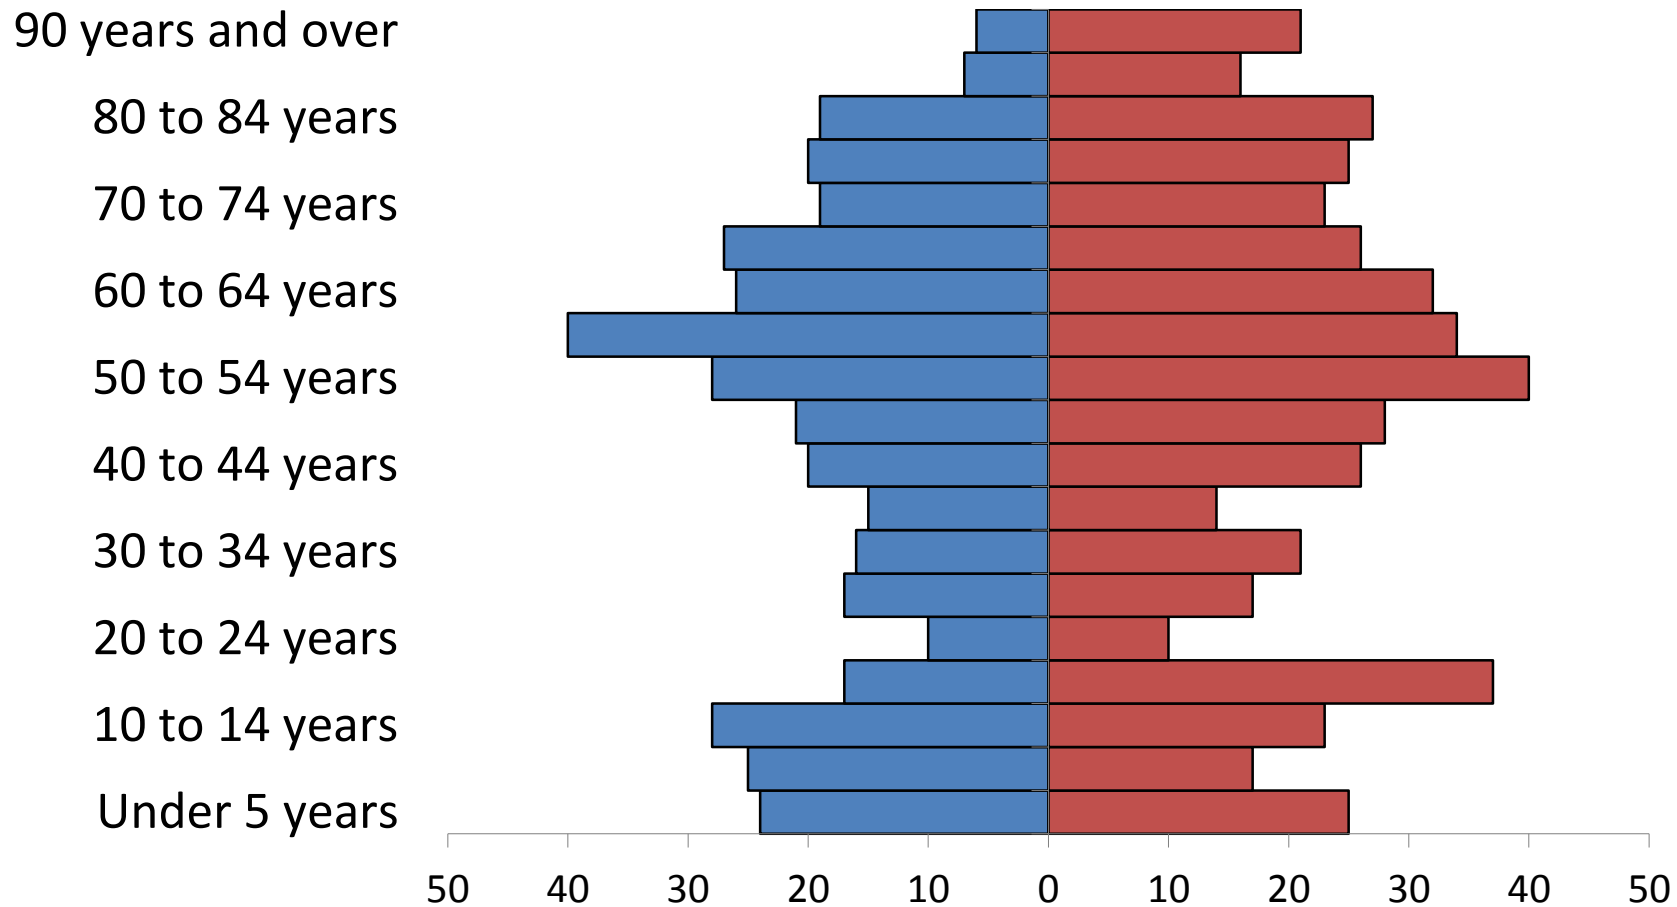

United States, 2010

Total population 308,745, 538

Montana, 2010

Total population 989, 415

90 years and over

80 to 84 years

70 to 74 years

60 to 64 years

90 years and over

80 to 84 years

70 to 74 years

60 to 64 years

50 to 54 years

40 to 44 years

30 to 34 years

20 to 24 years

10 to 14 years

Under 5 years

Browning, 2010

Total population 1016

Chester, 2010

Total population 847

Chinook, 2010

Total population 1386