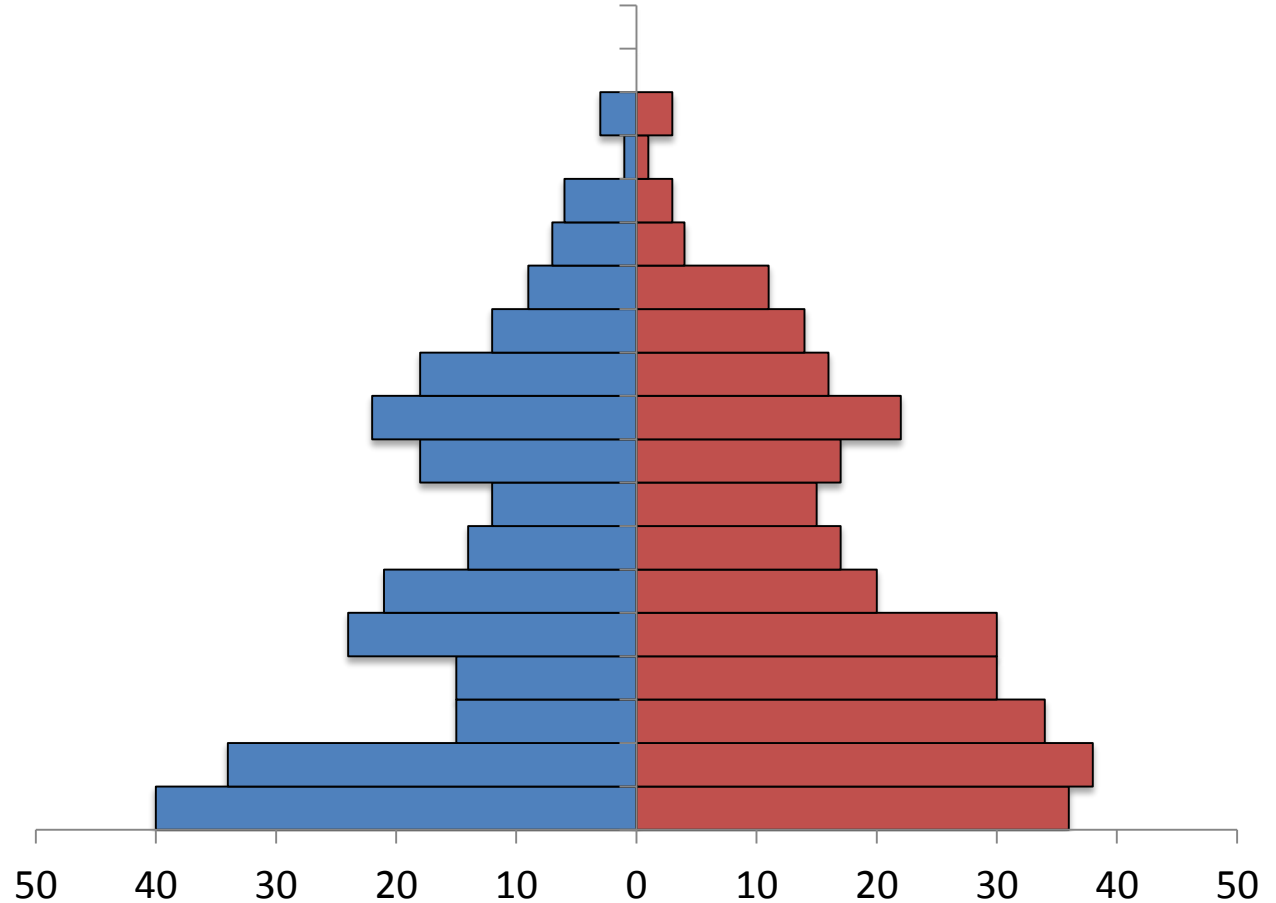

United States, 2010

Total population 308,745, 538

Montana, 2010

Total population 989, 415

90 years and over

80 to 84 years

70 to 74 years

60 to 64 years

90 years and over

80 to 84 years

70 to 74 years

60 to 64 years

50 to 54 years

40 to 44 years

30 to 34 years

20 to 24 years

70 to 74 years

60 to 64 years

50 to 54 years

40 to 44 years

30 to 34 years

20 to 24 years

10 to 14 years

Under 5 years