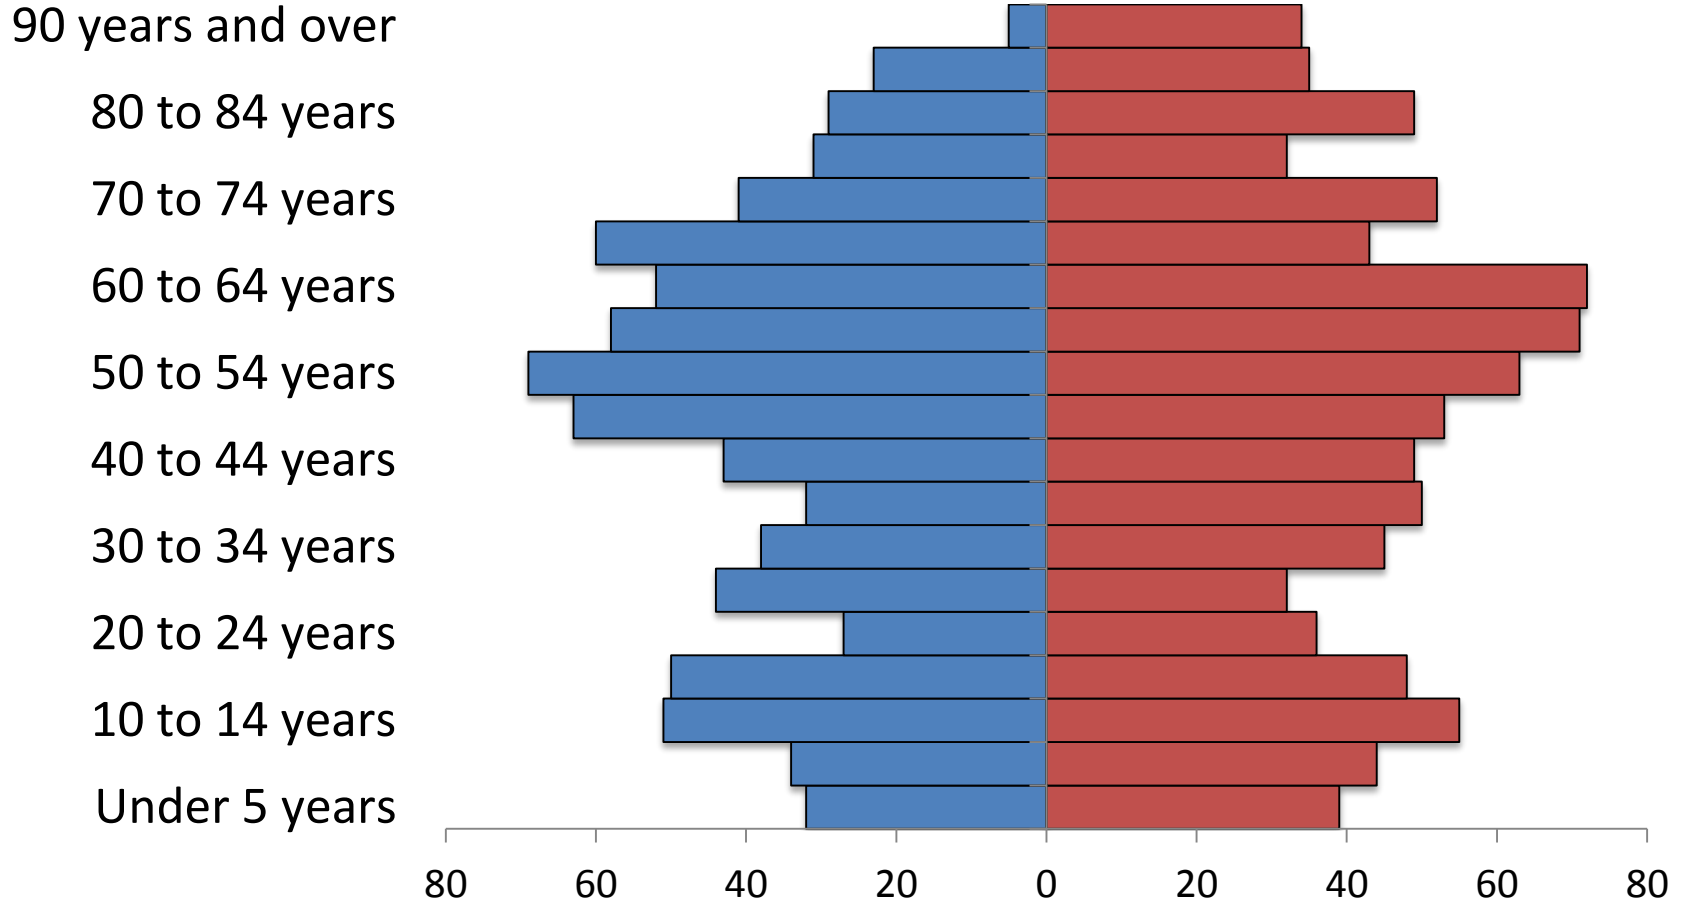

Choteau, 2010

Total population 1684