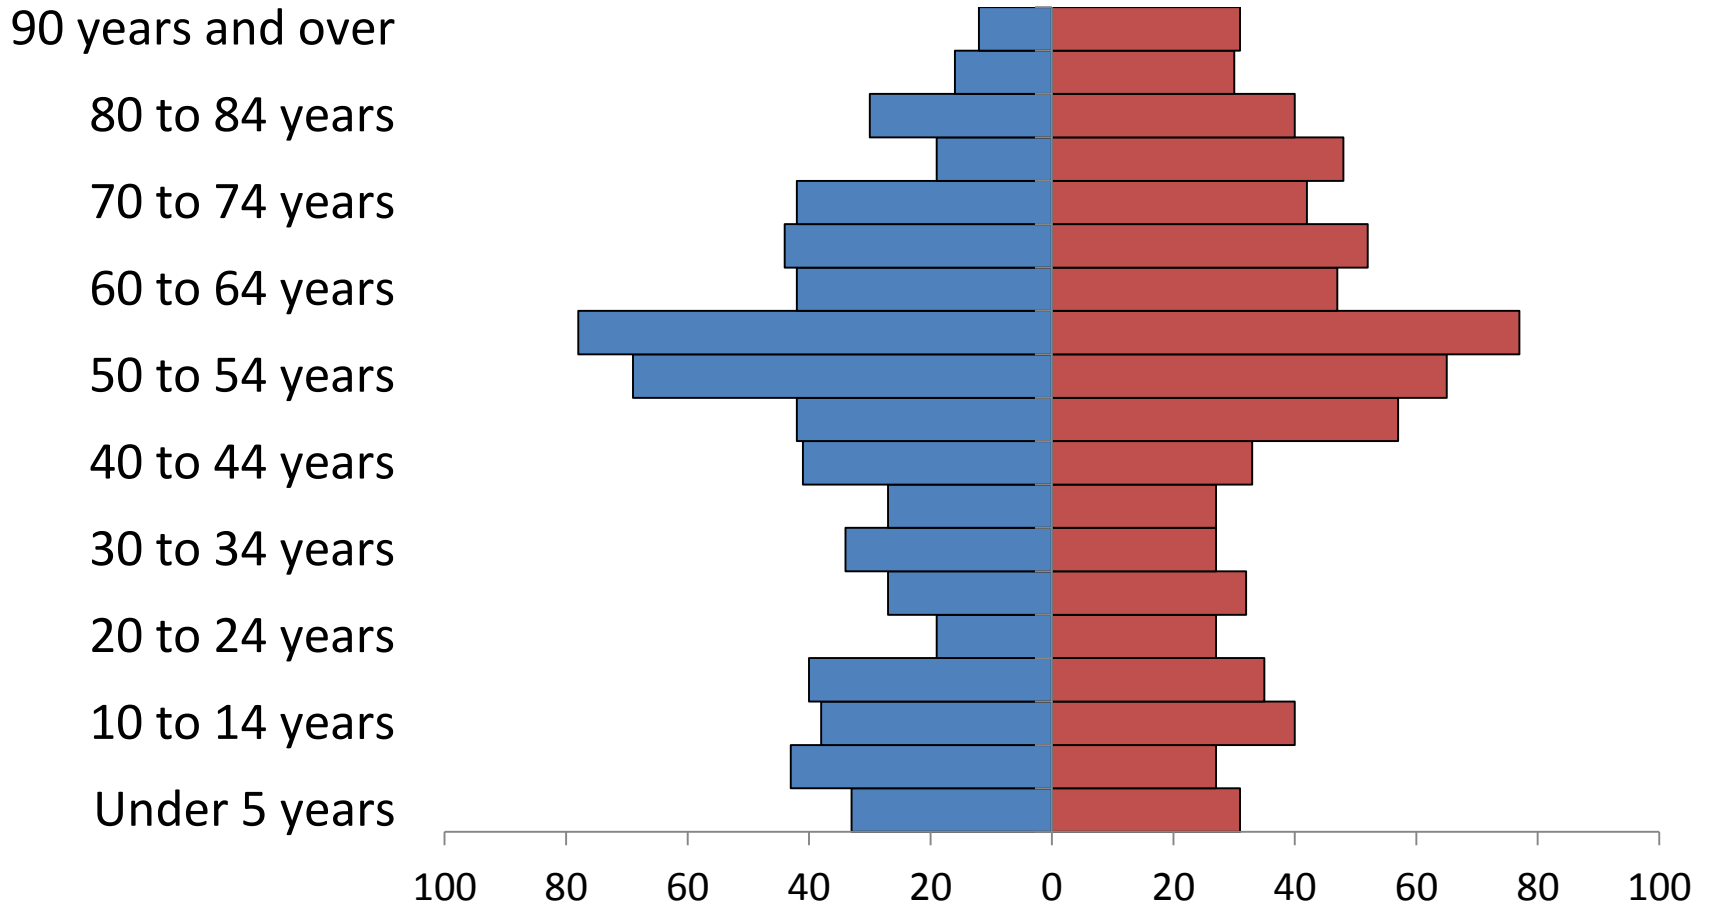

90 years and over

80 to 84 years

70 to 74 years

60 to 64 years

50 to 54 years

40 to 44 years

30 to 34 years

20 to 24 years

Dutton, 2010

Total population 316

Fairfield, 2010

Total population 708

Fort Belknap Agency, 2010

Total population 1,293

Fort Benton, 2010

Total population 1,464

70 to 74 years

60 to 64 years

50 to 54 years

40 to 44 years

30 to 34 years

20 to 24 years

10 to 14 years

Under 5 years